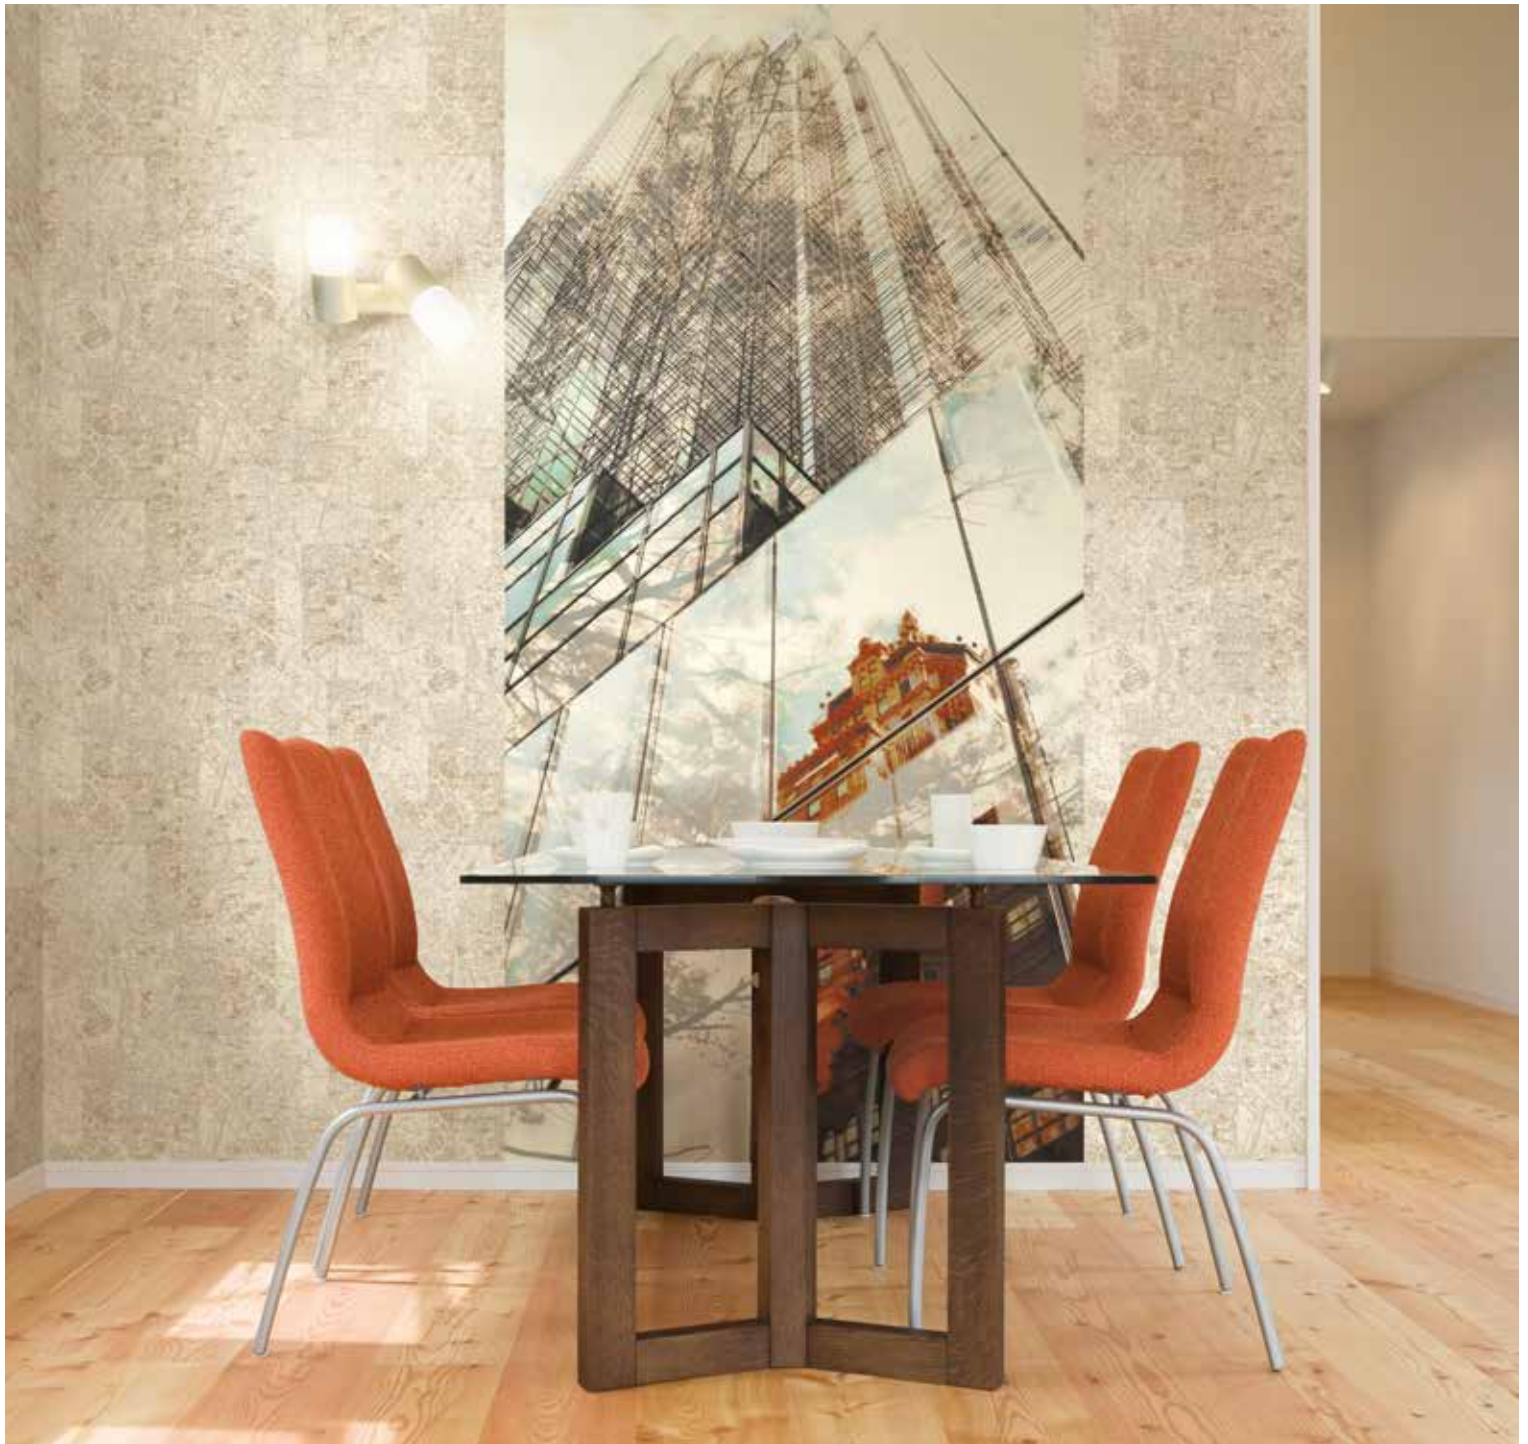

COLLECTION
2 0 1 7

**ALTAGAMMA
HOME2**

ROLL SIZE 10.05 x 0.53 mt
PANEL SIZE B 136 cm x h 300 cm

SIRPI[®]
Moda made in  Italy

HEAD OFFICE

Via Cassino d'Alberi 19 | 20067

Tribiano | Milano (Italy)

tel +39 02 51663.1