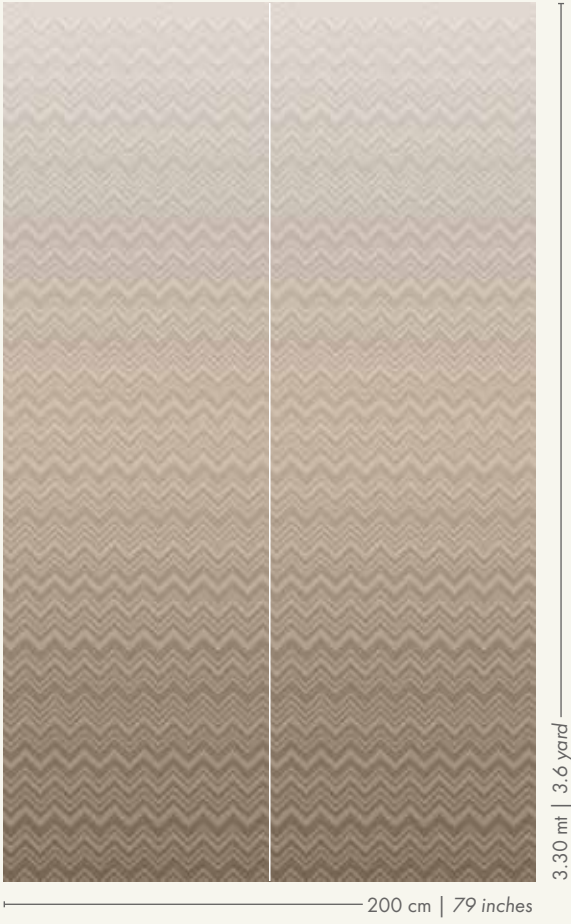

Iconic Shades 10392

PANELS

Iconic Shades 10390