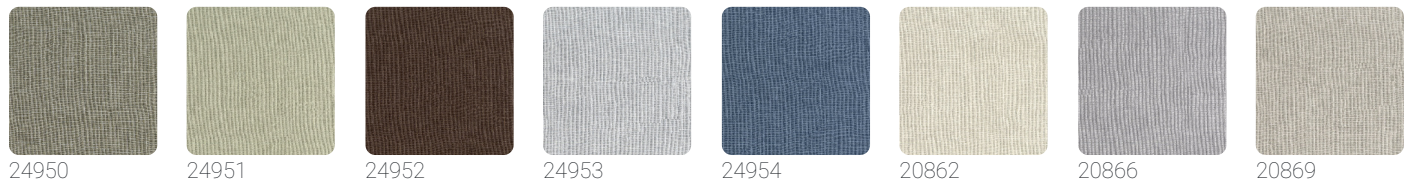

CANVAS

Collection ALTAGAMMA HOME 3

Description

Altgamma Home 3 is a collection clearly inspired by minimalist aesthetics with a modern and contemporary flavor. The simplicity and rigidity of geometries blend with the softness of the materials it draws inspiration from: tatami, weaves, straw.

53,00 cm - 20,87 in

0,53 m - 1.738 ft

Colors (8)

Technical specifications

SKU	24951
Width	0,53 m - 1.738 ft
Length	10,05 m - 32.964 ft
Composition	VINYL
Sold by	ROLL
Match	FREE MATCH
Vertical repeat	53,00 cm - 20.87 in
Fire rating	B-S2,D0
Strippability	STRIPPABLE
Paste	PASTE THE WALL
Recommended glue	ADHESJVE O ADHESJVE CONTRACT EXTRA CLEAR
Washability	EXTRA WASHABLE