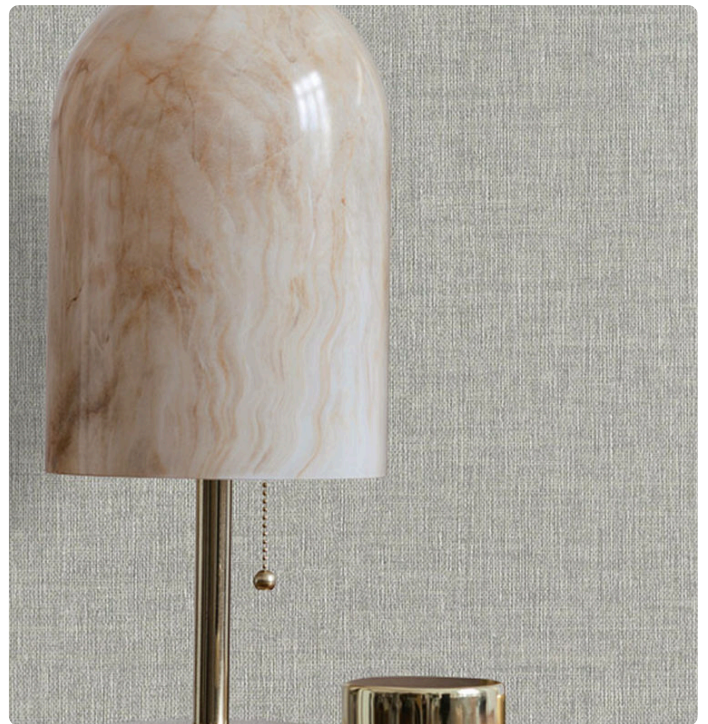

TAILOR

Collection ALTAGAMMA LIVING

Description

Altagamma Living includes themes inspired by nature, with ferns, moss, and floral bouquets creating repeated patterns in large and small formats. Appreciated by a diverse audience, they are ideal for decorating contemporary and sophisticated environments with an international taste.

64,00 cm - 25,20 in

0,53 m - 1,738 ft

Colors (3)

25382

25385

25386

Technical specifications

SKU	25385
Width	0,53 m - 1,738 ft
Length	10,05 m - 32,964 ft
Composition	VINYL
Sold by	ROLL
Match	FREE MATCH
Vertical repeat	64,00 cm - 25,20 in
Fire rating	B-S2,D0
Strippability	STRIPPABLE
Paste	PASTE THE WALL
Recommended glue	ADHESJVE O ADHESJVE CONTRACT EXTRA CLEAR
Washability	EXTRA WASHABLE