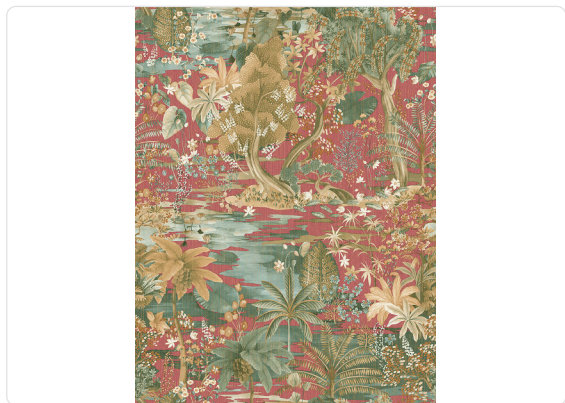

Japura

Collection Altagama Fibers

Story behind the collection

ALTAGAMMA FIBERS is a wallcoverings collection in vinyl on a non-woven fabric support that interprets the oriental theme of natural textures worked in overlapping and mixing, treated in collage, tapestry or sewn together, in search of new textures to personalize the walls of contemporary environments. JAPURA: it represents, with reference to the technique of oriental tapestries, the luxuriant dominant nature of those distant lands.

70,00 cm - 27,56 in

0,53 mt - 1,74 ft

Colors (5)

25800

25801

25802

25803

25804

Technical specifications

SKU	25800
Width	0,53 mt - 1,74 ft
Length	10,05 mt - 32,96 ft
Composition	VINYL
Sold by	ROLL
Repeat	70,00 cm - 27,56 in
Match	STRAIGHT MATCH
Vertical repeat	70,00 cm - 27,56 in
Fire rating	B-S2,D0
Strippability	STRIPPABLE
Paste	PASTE THE WALL
Washability	EXTRA WASHABLE