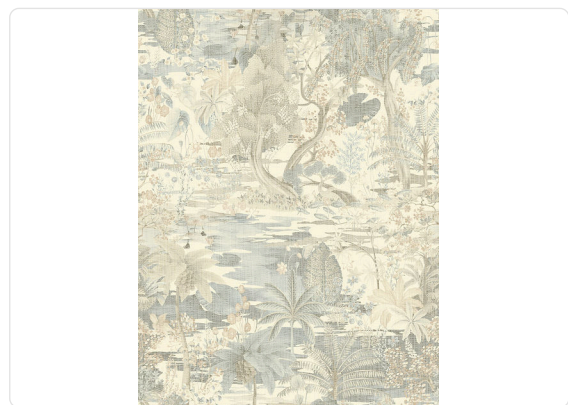

# Japura

Collection Altagama Fibers

## Story behind the collection

ALTAGAMMA FIBERS is a wallcoverings collection in vinyl on a non-woven fabric support that interprets the oriental theme of natural textures worked in overlapping and mixing, treated in collage, tapestry or sewn together, in search of new textures to personalize the walls of contemporary environments. JAPURA: it represents, with reference to the technique of oriental tapestries, the luxuriant dominant nature of those distant lands.

## Colors (5)

25800

25801

25802

25803

25804

## Technical specifications

SKU	25801
Width	0,53 mt - 1,74 ft
Length	10,05 mt - 32,96 ft
Composition	VINYL
Sold by	ROLL
Repeat	70,00 cm - 27,56 in
Match	STRAIGHT MATCH
Vertical repeat	70,00 cm - 27,56 in
Fire rating	B-S2,D0
Strippability	STRIPPABLE
Paste	PASTE THE WALL
Washability	EXTRA WASHABLE