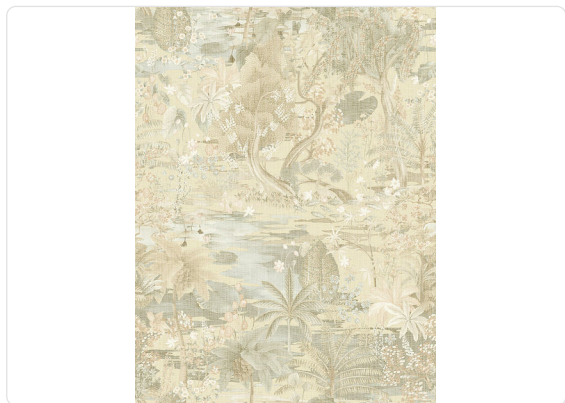

Japura

Collection Altagamma Fibers

Story behind the collection

ALTAGAMMA FIBERS is a wallcoverings collection in vinyl on a non-woven fabric support that interprets the oriental theme of natural textures worked in overlapping and mixing, treated in collage, tapestry or sewn together, in search of new textures to personalize the walls of contemporary environments. JAPURA: it represents, with reference to the technique of oriental tapestries, the luxuriant dominant nature of those distant lands.

70,00 cm - 27,56 in

0,53 mt - 1,74 ft

Colors (5)

25800

25801

25802

25803

25804

Technical specifications

SKU	25802
Width	0,53 mt - 1,74 ft
Length	10,05 mt - 32,96 ft
Composition	VINYL
Sold by	ROLL
Repeat	70,00 cm - 27,56 in
Match	STRAIGHT MATCH
Vertical repeat	70,00 cm - 27,56 in
Fire rating	B-S2,D0
Strippability	STRIPPABLE
Paste	PASTE THE WALL
Washability	EXTRA WASHABLE