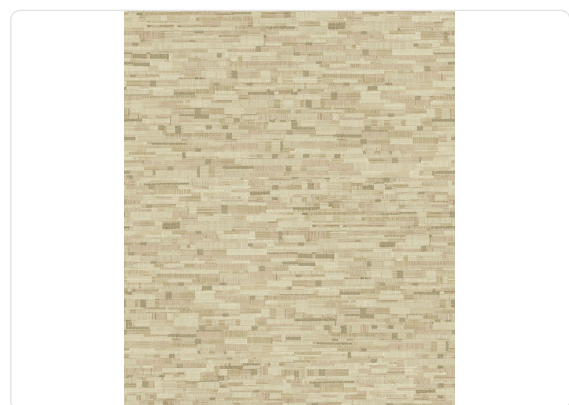

Belem

Collection Altagama Fibers

Story behind the collection

ALTAGAMMA FIBERS is a wallcoverings collection in vinyl on a non-woven fabric support that interprets the oriental theme of natural textures worked in overlapping and mixing, treated in collage, tapestry or sewn together, in search of new textures to personalize the walls of contemporary environments. BELEM: a mosaic of natural yarns fragmented but mixed following a geometric order.

64,00 cm - 25,20 in

0,53 mt - 1,74 ft

Colors (6)

25810

25811

25812

25813

25814

25815

Technical specifications

SKU	25811
Width	0,53 mt - 1,74 ft
Length	10,05 mt - 32,96 ft
Composition	VINYL
Sold by	ROLL
Repeat	64,00 cm - 25,20 in
Match	STRAIGHT MATCH
Vertical repeat	64,00 cm - 25,20 in
Fire rating	B-S2,D0
Strippability	STRIPPABLE
Paste	PASTE THE WALL
Washability	EXTRA WASHABLE