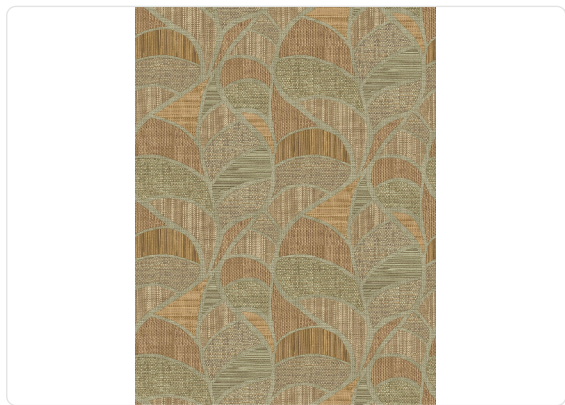

# Monstera

Collection Altagamma Fibers

## Story behind the collection

ALTAGAMMA FIBERS is a wallcoverings collection in vinyl on a non-woven fabric support that interprets the oriental theme of natural textures worked in overlapping and mixing, treated in collage, tapestry or sewn together, in search of new textures to personalize the walls of contemporary environments. MONSTERA: a wonderful movement, sinuous and geometric at the same time, obtained thanks to the composition of different materials such as straw, raffia, rushes with weaves of different sizes.

## Colors (5)

25820

25821

25822

25823

25824

## Technical specifications

SKU	25820
Width	0,53 mt - 1,74 ft
Length	10,05 mt - 32,96 ft
Composition	VINYL
Sold by	ROLL
Repeat	70,00 cm - 27,56 in
Match	STRAIGHT MATCH
Vertical repeat	70,00 cm - 27,56 in
Fire rating	B-S2,D0
Strippability	STRIPPABLE
Paste	PASTE THE WALL
Washability	EXTRA WASHABLE