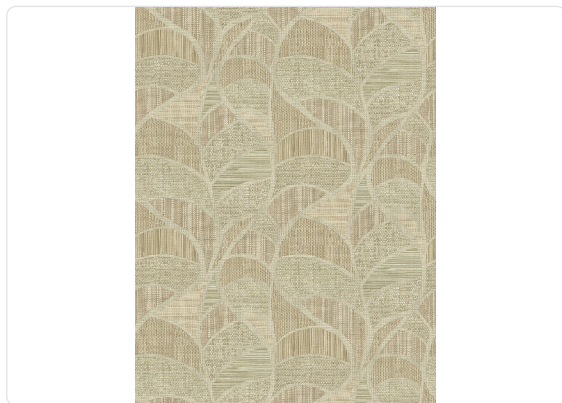

# Monstera

Collection Altagamma Fibers

## Story behind the collection

ALTAGAMMA FIBERS is a wallcoverings collection in vinyl on a non-woven fabric support that interprets the oriental theme of natural textures worked in overlapping and mixing, treated in collage, tapestry or sewn together, in search of new textures to personalize the walls of contemporary environments. MONSTERA: a wonderful movement, sinuous and geometric at the same time, obtained thanks to the composition of different materials such as straw, raffia, rushes with weaves of different sizes.

## Colors (5)

25820

25821

25822

25823

25824

## Technical specifications

SKU	25821
Width	0,53 mt - 1,74 ft
Length	10,05 mt - 32,96 ft
Composition	VINYL
Sold by	ROLL
Repeat	70,00 cm - 27,56 in
Match	STRAIGHT MATCH
Vertical repeat	70,00 cm - 27,56 in
Fire rating	B-S2,D0
Strippability	STRIPPABLE
Paste	PASTE THE WALL
Washability	EXTRA WASHABLE