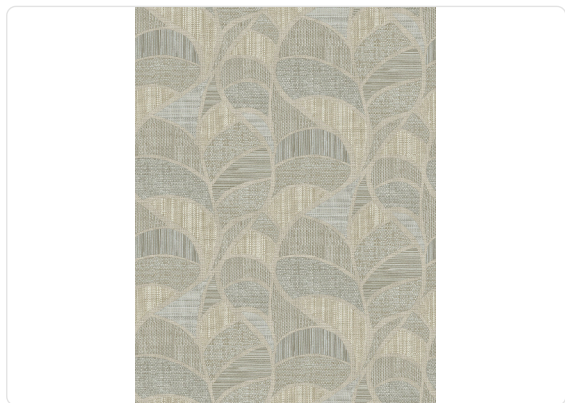

# Monstera

Collection Altagamma Fibers

## Story behind the collection

ALTAGAMMA FIBERS is a wallcoverings collection in vinyl on a non-woven fabric support that interprets the oriental theme of natural textures worked in overlapping and mixing, treated in collage, tapestry or sewn together, in search of new textures to personalize the walls of contemporary environments. MONSTERA: a wonderful movement, sinuous and geometric at the same time, obtained thanks to the composition of different materials such as straw, raffia, rushes with weaves of different sizes.

## Colors (5)

25820

25821

25822

25823

25824

## Technical specifications

SKU	25823
Width	0,53 mt - 1,74 ft
Length	10,05 mt - 32,96 ft
Composition	VINYL
Sold by	ROLL
Repeat	70,00 cm - 27,56 in
Match	STRAIGHT MATCH
Vertical repeat	70,00 cm - 27,56 in
Fire rating	B-S2,D0
Strippability	STRIPPABLE
Paste	PASTE THE WALL
Washability	EXTRA WASHABLE