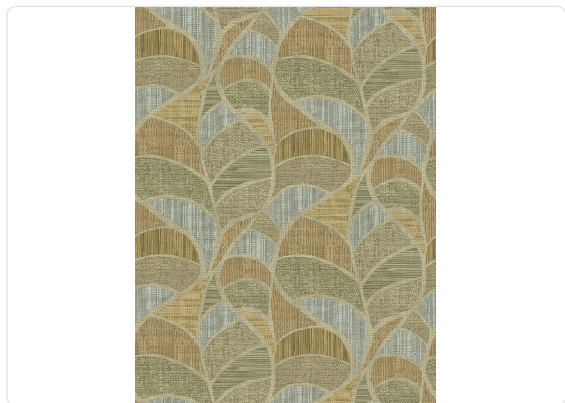

Monstera

Collection Altagamma Fibers

Story behind the collection

ALTAGAMMA FIBERS is a wallcoverings collection in vinyl on a non-woven fabric support that interprets the oriental theme of natural textures worked in overlapping and mixing, treated in collage, tapestry or sewn together, in search of new textures to personalize the walls of contemporary environments. MONSTERA: a wonderful movement, sinuous and geometric at the same time, obtained thanks to the composition of different materials such as straw, raffia, rushes with weaves of different sizes.

70,00 cm - 27,56 in

0,53 mt - 1,74 ft

Colors (5)

25820

25821

25822

25823

25824

Technical specifications

SKU	25824
Width	0,53 mt - 1,74 ft
Length	10,05 mt - 32,96 ft
Composition	VINYL
Sold by	ROLL
Repeat	70,00 cm - 27,56 in
Match	STRAIGHT MATCH
Vertical repeat	70,00 cm - 27,56 in
Fire rating	B-S2,D0
Strippability	STRIPPABLE
Paste	PASTE THE WALL
Washability	EXTRA WASHABLE