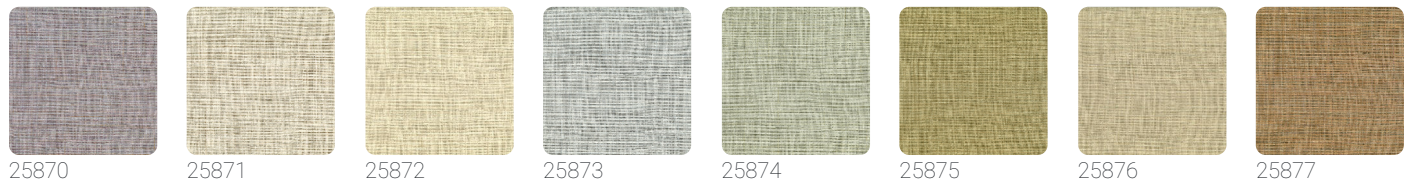

## Story behind the collection

ALTAGAMMA FIBERS is a wallcoverings collection in vinyl on a non-woven fabric support that interprets the oriental theme of natural textures worked in overlapping and mixing, treated in collage, tapestry or sewn together, in search of new textures to personalize the walls of contemporary environments. MAPARI: a multi-chromatic plain for a full-bodied and material effect.

## Colors (8)

## Technical specifications

SKU	25872
Width	0,53 mt - 1,74 ft
Length	10,05 mt - 32,96 ft
Composition	VINYL
Sold by	ROLL
Repeat	64,00 cm - 25,20 in
Match	STRAIGHT MATCH
Vertical repeat	64,00 cm - 25,20 in
Fire rating	B-S2,D0
Strippability	STRIPPABLE
Paste	PASTE THE WALL
Washability	EXTRA WASHABLE