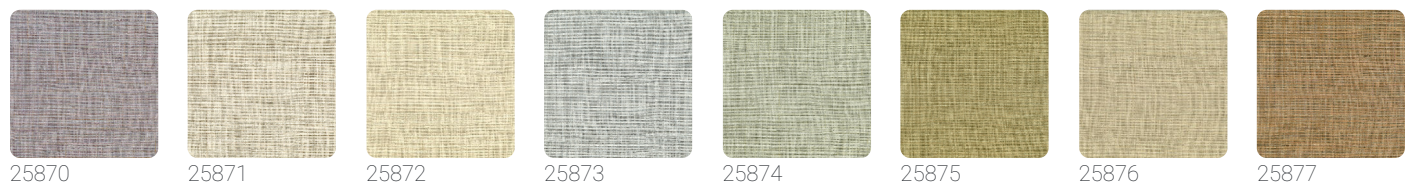

Mapari

Collection Altagama Fibers

Story behind the collection

ALTAGAMMA FIBERS is a wallcoverings collection in vinyl on a non-woven fabric support that interprets the oriental theme of natural textures worked in overlapping and mixing, treated in collage, tapestry or sewn together, in search of new textures to personalize the walls of contemporary environments. MAPARI: a multi-chromatic plain for a full-bodied and material effect.

64,00 cm - 25,20 in

0,53 mt - 1,74 ft

Colors (8)

Technical specifications

SKU	25875
Width	0,53 mt - 1,74 ft
Length	10,05 mt - 32,96 ft
Composition	VINYL
Sold by	ROLL
Repeat	64,00 cm - 25,20 in
Match	STRAIGHT MATCH
Vertical repeat	64,00 cm - 25,20 in
Fire rating	B-S2,D0
Strippability	STRIPPABLE
Paste	PASTE THE WALL
Washability	EXTRA WASHABLE