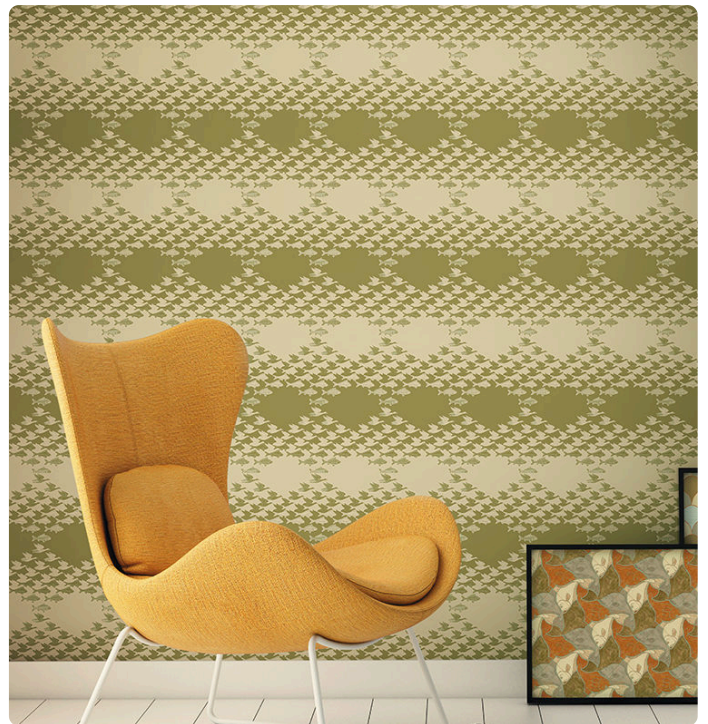

# SKY & WATER

Collection M.C. ESCHER

## Description

An innovative project in terms of subjects and techniques. Unique and fascinating, in the collection, the world of Escher's revolves around four elements: air, water, architecture, and eros.

## Colors (3)

23120

23121

23122

## Technical specifications

SKU	23121
Width	0,70 m - 2.296 ft
Length	10,05 m - 32.964 ft
Composition	NON-WOVEN
Sold by	ROLL
Repeat	35,00 cm - 13.78 in
Match	STRAIGHT MATCH
Vertical repeat	35,00 cm - 13.78 in
Fire rating	B-S1,D0
Strippability	STRIPPABLE
Paste	PASTE THE WALL
Recommended glue	ADHESJVE
Washability	WASHABLE