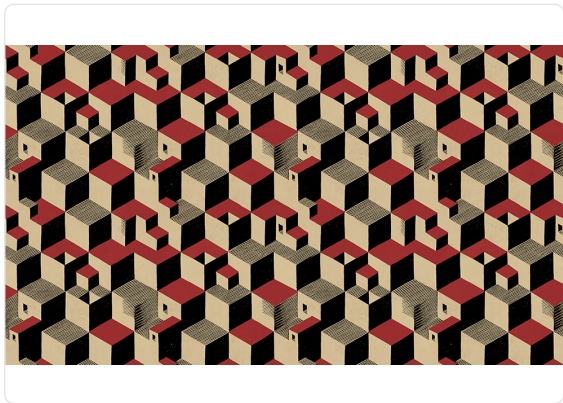

CUBE

Collection M.C. ESCHER

Description

An innovative project in terms of subjects and techniques. Unique and fascinating, in the collection, the world of Escher's revolves around four elements: air, water, architecture, and eros.

20,00 cm - 7.87 in

0,70 m - 2.296 ft

Colors (4)

23150

23151

23152

23153

Technical specifications

SKU	23150
Width	0,70 m - 2.296 ft
Length	10,05 m - 32.964 ft
Composition	NON-WOVEN
Sold by	ROLL
Repeat	20,00 cm - 7.87 in
Match	STRAIGHT MATCH
Vertical repeat	20,00 cm - 7.87 in
Fire rating	B-S1,D0
Strippability	STRIPPABLE
Paste	PASTE THE WALL
Recommended glue	ADHESJVE
Washability	WASHABLE