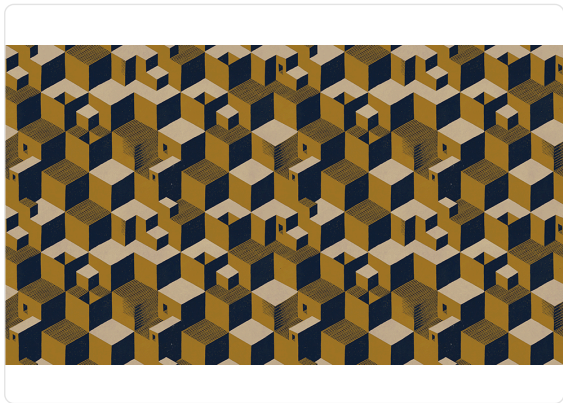

CUBE

Collection M.C. ESCHER

Description

An innovative project in terms of subjects and techniques. Unique and fascinating, in the collection, the world of Escher revolves around four elements: air, water, architecture, and eros.

20,00 cm - 7.87 in

0,70 m - 2.296 ft

Colors (4)

23150

23151

23152

23153

Technical specifications

SKU	23153
Width	0,70 m - 2.296 ft
Length	10,05 m - 32.964 ft
Composition	NON-WOVEN
Sold by	ROLL
Repeat	20,00 cm - 7.87 in
Match	STRAIGHT MATCH
Vertical repeat	20,00 cm - 7.87 in
Fire rating	B-S1,D0
Strippability	STRIPPABLE
Paste	PASTE THE WALL
Recommended glue	ADHESJVE
Washability	WASHABLE