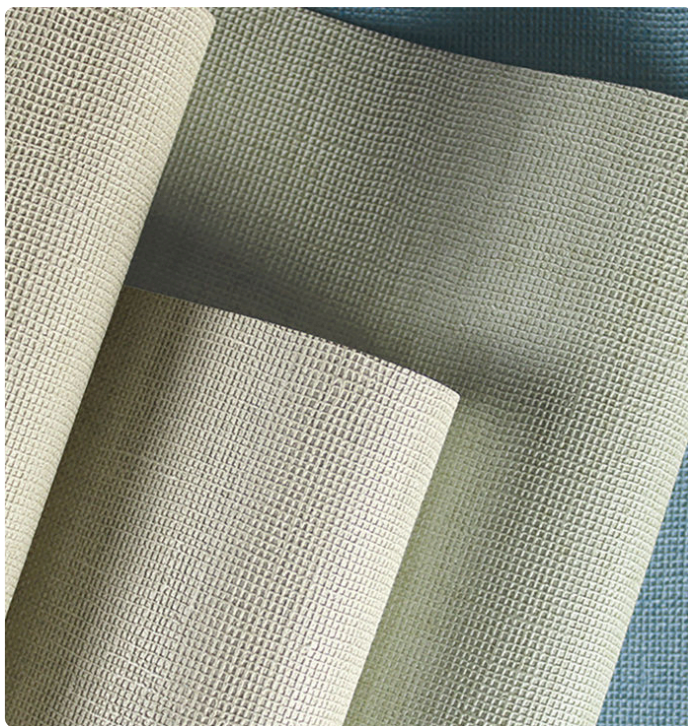

# NIKKO PLAIN

Collection REFINED STRUCTURES 3

## Description

The Refined Structures 3 collection takes inspiration from the vast universe of Armani/Casa design. The vinyl support - leit motif of the collection as per the previous Refined Structures collections – is used strategically to recreate a three-dimensional texture and rich material effects, thanks to specifically conceived production techniques, ranging from fashion to nature. Typical irregularities of shantung silk and the defining pattern of moiré finishes recall the world of precious yarns and fabrics; plant elements, such as bamboo and ginkgo leaves, are a tribute to the charm of the Far East; trompe-l'oeil and boiserie effects remind the aesthetic of antique wallcoverings, reinterpreted in a contemporary way; intertwined motifs celebrate craftsmanship and traditional handwork.

## Colors (4)

9861

9862

9863

9864

## Technical specifications

SKU	9864
Width	1,00 m - 3.28 ft
Length	10,05 m - 32.964 ft
Composition	HEAVY WEIGHT VINYL
Sold by	ROLL
Match	FREE MATCH
Vertical repeat	70,00 cm - 27.56 in
Fire rating	B-S2,D0
Strippability	STRIPPABLE
Paste	PASTE THE WALL
Washability	EXTRA WASHABLE