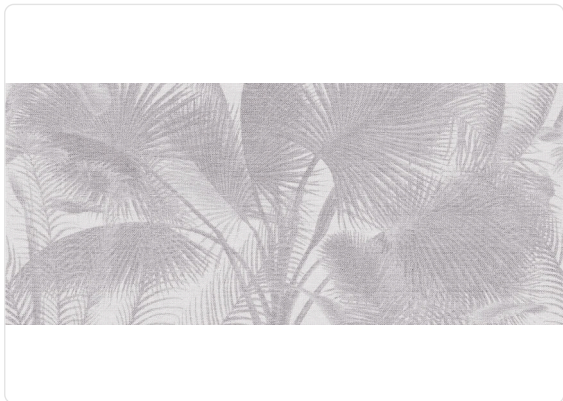

300,00 cm - 118,11 in

0,87 mt - 2,85 ft

Technical specifications

SKU	9950
Width	0,87 mt - 2,85 ft
Length	24,00 mt - 78,72 ft
Composition	NATURAL FIBER ON METAL SHEET
Sold by	PANEL - CM 696 L X 300 H
Repeat	300,00 cm - 118,11 in
Match	STRAIGHT MATCH
Vertical repeat	300,00 cm - 118,11 in
Fire rating	B-S1, D0
Strippability	STRIPPABLE
Paste	PASTE THE WALL
Recommended glue	
Washability	WASHABLE