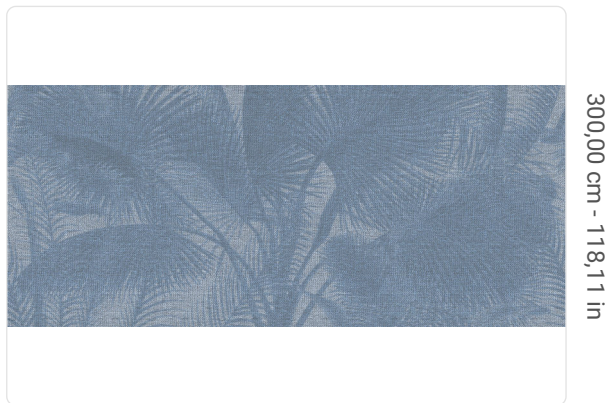

300,00 cm - 118,11 in

0,87 mt - 2,85 ft

Technical specifications

SKU	9956
Width	0,87 mt - 2,85 ft
Length	24,00 mt - 78,72 ft
Composition	NATURAL FIBER ON METAL SHEET
Sold by	PANEL - CM 696 L X 300 H
Repeat	300,00 cm - 118,11 in
Match	STRAIGHT MATCH
Vertical repeat	300,00 cm - 118,11 in
Fire rating	B-S1, D0
Strippability	STRIPPABLE
Paste	PASTE THE WALL
Recommended glue	
Washability	WASHABLE