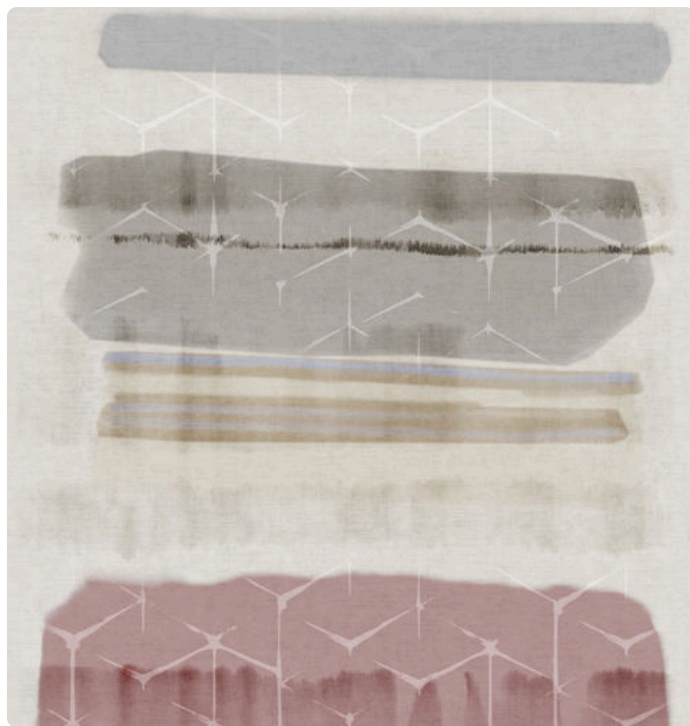

# NUI

Collection JV 151 SHIBORI

## Description

Inspired by the dyeing technique of Japanese textile culture. It features floral designs and geometries of different scales in soft and fresh colors.

300,00 cm - 118.11 in

1,36 m - 4.461 ft

## Colors (2)

5593

5594

## Technical specifications

SKU	5594
Width	1,36 m - 4.461 ft
Length	3,00 m - 9.84 ft
Composition	VINYL
Sold by	PANEL - CM 136 L X 300 H
Repeat	300,00 cm - 118.11 in
Match	REPEATABLE
Vertical repeat	300,00 cm - 118.11 in
Fire rating	B-S2,D0
Strippability	PEELABLE
Paste	PASTE THE PAPER
Recommended glue	ADHESJVE
Washability	EXTRA WASHABLE