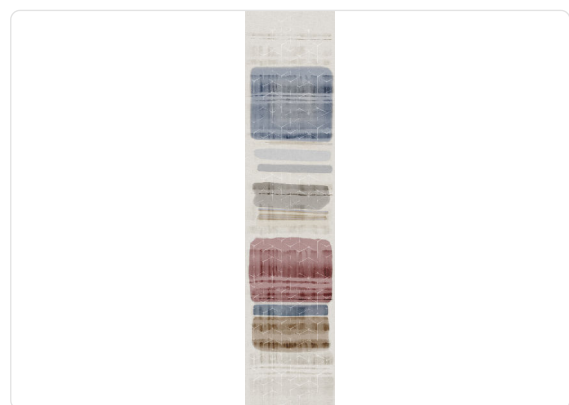

# NUI

Collection JV 151 SHIBORI

## Description

Inspired by the dyeing technique of Japanese textile culture. It features floral designs and geometries of different scales in soft and fresh colors.

300,00 cm - 118.11 in

1,36 m - 4.461 ft

## Colors (2)

5593

5594

## Technical specifications

SKU	5594
Width	1,36 m - 4.461 ft
Length	3,00 m - 9.84 ft
Composition	VINYL
Sold by	PANEL - CM 136 L X 300 H
Repeat	300,00 cm - 118.11 in
Match	REPEATABLE
Vertical repeat	300,00 cm - 118.11 in
Fire rating	B-S2,D0
Strippability	PEELABLE
Paste	PASTE THE PAPER
Recommended glue	ADHESJVE
Washability	EXTRA WASHABLE