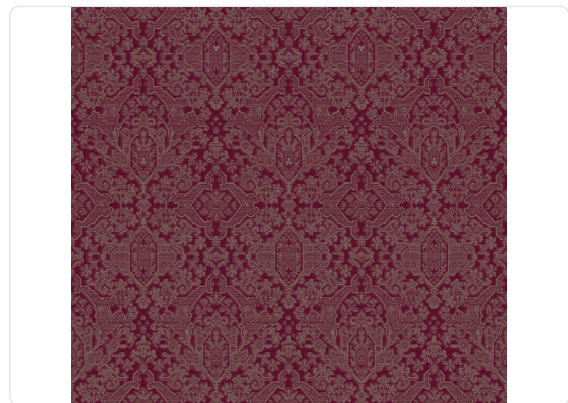

EUPHORBIA

Collection JV 503 BOTANICAL

Description

JV503 Botanical is a collection with strong exotic and animal inspirations. Large flowers with decisive traits, ephemeral bouquets, animals hidden among the fronds, and large stylized leaves animate the walls, transforming environments into a natural paradise. Material colors in gold, silver, and matte and glossy bronze stand out against backgrounds in full and intense tones.

64,00 cm - 25.20 in

0,70 m - 2.296 ft

Colors (4)

Technical specifications

SKU	5829
Width	0,70 m - 2.296 ft
Length	10,05 m - 32.964 ft
Composition	NON-WOVEN LONG FIBER
Sold by	ROLL
Repeat	64,00 cm - 25.20 in
Match	STRAIGHT MATCH
Vertical repeat	64,00 cm - 25.20 in
Fire rating	B-S1,D0
Strippability	STRIPPABLE
Paste	PASTE THE WALL
Recommended glue	JV ADHESJVE OR JV ADHESJVE CONTRACT SUPER STRONG
Washability	WASHABLE