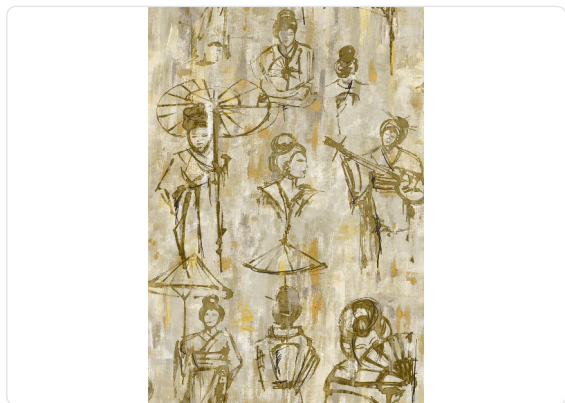

Yumiko

Collection JV 451 Yumiko

Story behind the collection

The JV451 Yumiko collection is inspired by the iconic symbols of the Land of the Rising Sun with its traditions, colors, and elegant, refined materiality. With watercolor painting technique and colorful brushstrokes, scenes of life and glimpses of the natural landscape that characterize those distant lands move.

126,00 cm - 49,61 in

0,87 mt - 2,85 ft

Technical specifications

SKU	6004
Width	0,87 mt - 2,85 ft
Length	1,00 mt - 3,28 ft
Composition	VEGETABLE FIBER
Sold by	LINEAR METER
Repeat	63,00 cm - 24,80 in
Match	OFFSET MATCH
Vertical repeat	126,00 cm - 49,61 in
Fire rating	B-S1,D0
Strippability	STRIPPABLE
Paste	PASTE THE WALL
Recommended glue	ADHESJVE CONTRACT EXTRA CLEAR

Colors (6)

6000

6001

6002

6003

6004

6005