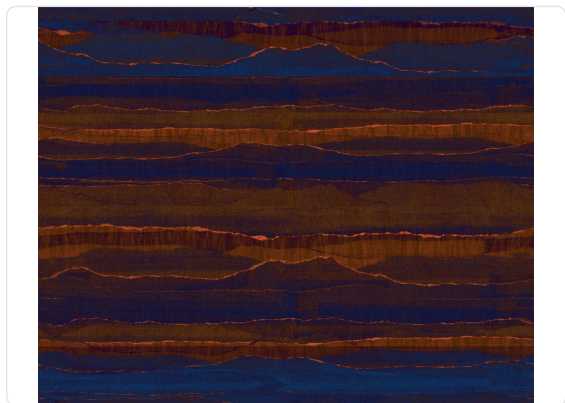

# Hida

Collection JV 451 Yumiko

## Story behind the collection

The JV451 Yumiko collection is inspired by the iconic symbols of the Land of the Rising Sun with its traditions, colors, and elegant, refined materiality. With watercolor painting technique and colorful brushstrokes, scenes of life and glimpses of the natural landscape that characterize those distant lands move.

## Technical specifications

SKU	6020
Width	0,87 mt - 2,85 ft
Length	1,00 mt - 3,28 ft
Composition	VEGETABLE FIBER
Sold by	LINEAR METER
Repeat	70,00 cm - 27,56 in
Match	STRAIGHT MATCH
Vertical repeat	70,00 cm - 27,56 in
Fire rating	B-S1,D0
Strippability	STRIPPABLE
Paste	PASTE THE WALL
Recommended glue	ADHESJVE CONTRACT EXTRA CLEAR

## Colors (5)

6020

6021

6022

6023

6024