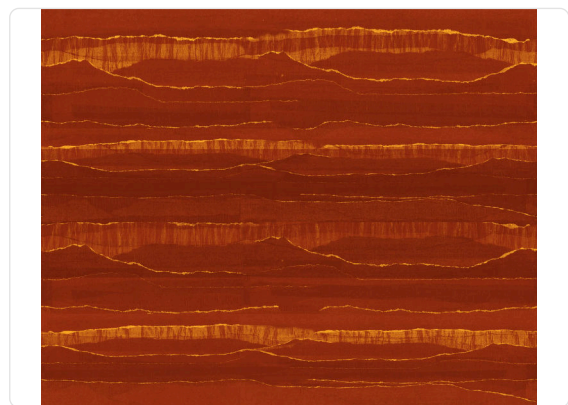

Hida

Collection JV 451 Yumiko

Story behind the collection

The JV451 Yumiko collection is inspired by the iconic symbols of the Land of the Rising Sun with its traditions, colors, and elegant, refined materiality. With watercolor painting technique and colorful brushstrokes, scenes of life and glimpses of the natural landscape that characterize those distant lands move.

70,00 cm - 27,56 in

0,87 mt - 2,85 ft

Technical specifications

SKU	6021
Width	0,87 mt - 2,85 ft
Length	1,00 mt - 3,28 ft
Composition	VEGETABLE FIBER
Sold by	LINEAR METER
Repeat	70,00 cm - 27,56 in
Match	STRAIGHT MATCH
Vertical repeat	70,00 cm - 27,56 in
Fire rating	B-S1,D0
Strippability	STRIPPABLE
Paste	PASTE THE WALL
Recommended glue	ADHESJVE CONTRACT EXTRA CLEAR

Colors (5)

6020

6021

6022

6023

6024