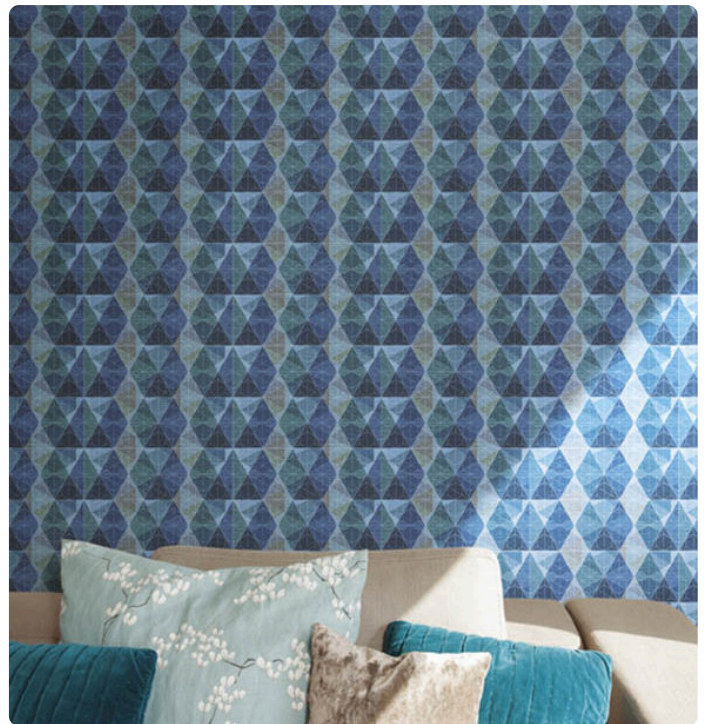

Kobe

Collection JV 451 Yumiko

Story behind the collection

The JV451 Yumiko collection is inspired by the iconic symbols of the Land of the Rising Sun with its traditions, colors, and elegant, refined materiality. With watercolor painting technique and colorful brushstrokes, scenes of life and glimpses of the natural landscape that characterize those distant lands move.

0,87 mt - 2,85 ft

10,00 cm - 3,94 in

Colors (4)

6030

6031

6032

6033

Technical specifications

SKU	6030
Width	0,87 mt - 2,85 ft
Length	1,00 mt - 3,28 ft
Composition	VEGETABLE FIBER
Sold by	LINEAR METER
Repeat	10,00 cm - 3,94 in
Match	STRAIGHT MATCH
Vertical repeat	10,00 cm - 3,94 in
Fire rating	B-S1,D0
Strippability	STRIPPABLE
Paste	PASTE THE WALL
Recommended glue	ADHESJVE CONTRACT EXTRA CLEAR