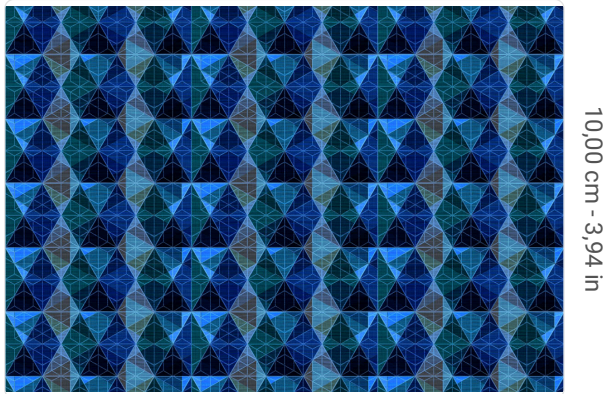

Kobe

Collection JV 451 Yumiko

Story behind the collection

The JV451 Yumiko collection is inspired by the iconic symbols of the Land of the Rising Sun with its traditions, colors, and elegant, refined materiality. With watercolor painting technique and colorful brushstrokes, scenes of life and glimpses of the natural landscape that characterize those distant lands move.

0,87 mt - 2,85 ft

10,00 cm - 3,94 in

Colors (4)

6030

6031

6032

6033

Technical specifications

SKU	6030
Width	0,87 mt - 2,85 ft
Length	1,00 mt - 3,28 ft
Composition	VEGETABLE FIBER
Sold by	LINEAR METER
Repeat	10,00 cm - 3,94 in
Match	STRAIGHT MATCH
Vertical repeat	10,00 cm - 3,94 in
Fire rating	B-S1,D0
Strippability	STRIPPABLE
Paste	PASTE THE WALL
Recommended glue	ADHESJVE CONTRACT EXTRA CLEAR