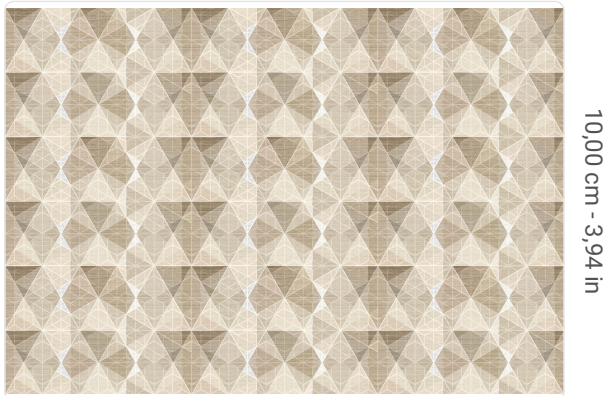

Kobe

Collection JV 451 Yumiko

Story behind the collection

The JV451 Yumiko collection is inspired by the iconic symbols of the Land of the Rising Sun with its traditions, colors, and elegant, refined materiality. With watercolor painting technique and colorful brushstrokes, scenes of life and glimpses of the natural landscape that characterize those distant lands move.

10,00 cm - 3,94 in

0,87 mt - 2,85 ft

Colors (4)

6030

6031

6032

6033

Technical specifications

SKU	6031
Width	0,87 mt - 2,85 ft
Length	1,00 mt - 3,28 ft
Composition	VEGETABLE FIBER
Sold by	LINEAR METER
Repeat	10,00 cm - 3,94 in
Match	STRAIGHT MATCH
Vertical repeat	10,00 cm - 3,94 in
Fire rating	B-S1,D0
Strippability	STRIPPABLE
Paste	PASTE THE WALL
Recommended glue	ADHESJVE CONTRACT EXTRA CLEAR