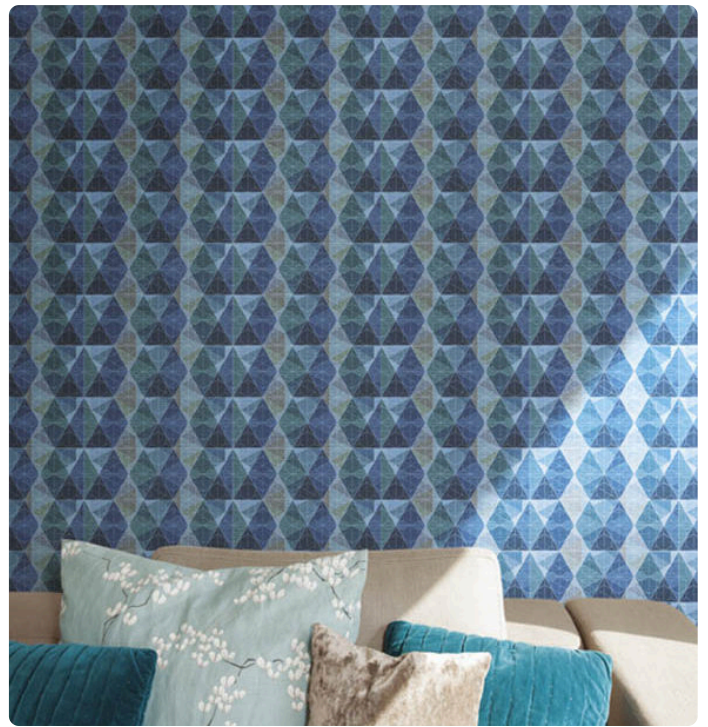

Kobe

Collection JV 451 Yumiko

Story behind the collection

The JV451 Yumiko collection is inspired by the iconic symbols of the Land of the Rising Sun with its traditions, colors, and elegant, refined materiality. With watercolor painting technique and colorful brushstrokes, scenes of life and glimpses of the natural landscape that characterize those distant lands move.

10,00 cm - 3,94 in

0,87 mt - 2,85 ft

Colors (4)

6030

6031

6032

6033

Technical specifications

SKU	6031
Width	0,87 mt - 2,85 ft
Length	1,00 mt - 3,28 ft
Composition	VEGETABLE FIBER
Sold by	LINEAR METER
Repeat	10,00 cm - 3,94 in
Match	STRAIGHT MATCH
Vertical repeat	10,00 cm - 3,94 in
Fire rating	B-S1,D0
Strippability	STRIPPABLE
Paste	PASTE THE WALL
Recommended glue	ADHESJVE CONTRACT EXTRA CLEAR