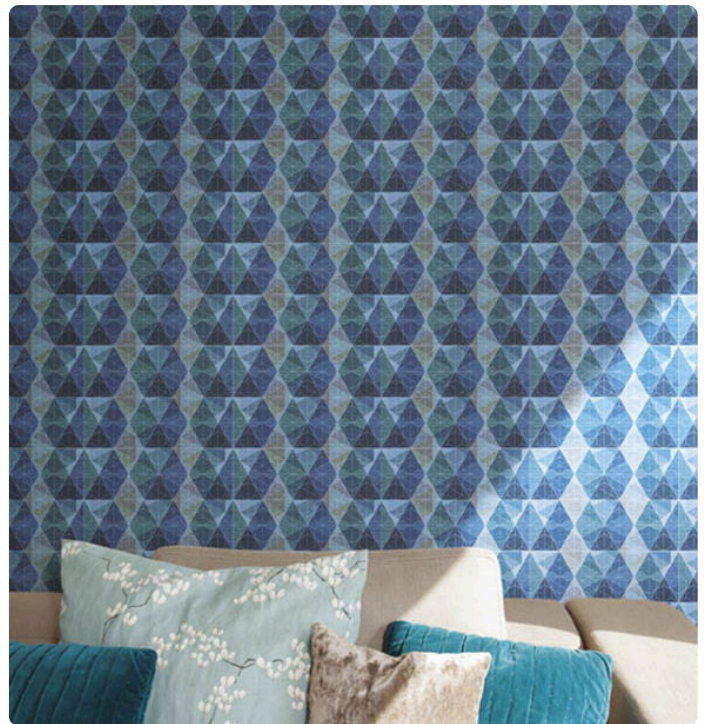

# Kobe

Collection JV 451 Yumiko

## Story behind the collection

The JV451 Yumiko collection is inspired by the iconic symbols of the Land of the Rising Sun with its traditions, colors, and elegant, refined materiality. With watercolor painting technique and colorful brushstrokes, scenes of life and glimpses of the natural landscape that characterize those distant lands move.

10,00 cm - 3,94 in

0,87 mt - 2,85 ft

## Technical specifications

SKU	6032
Width	0,87 mt - 2,85 ft
Length	1,00 mt - 3,28 ft
Composition	VEGETABLE FIBER
Sold by	LINEAR METER
Repeat	10,00 cm - 3,94 in
Match	STRAIGHT MATCH
Vertical repeat	10,00 cm - 3,94 in
Fire rating	B-S1,D0
Strippability	STRIPPABLE
Paste	PASTE THE WALL
Recommended glue	ADHESJVE CONTRACT EXTRA CLEAR