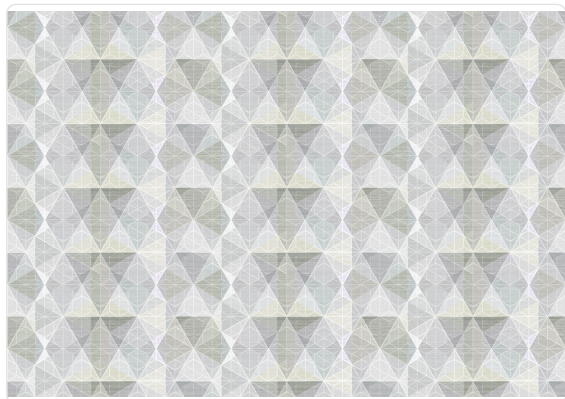

# Kobe

Collection JV 451 Yumiko

## Story behind the collection

The JV451 Yumiko collection is inspired by the iconic symbols of the Land of the Rising Sun with its traditions, colors, and elegant, refined materiality. With watercolor painting technique and colorful brushstrokes, scenes of life and glimpses of the natural landscape that characterize those distant lands move.

## Technical specifications

SKU	6032
Width	0,87 mt - 2,85 ft
Length	1,00 mt - 3,28 ft
Composition	VEGETABLE FIBER
Sold by	LINEAR METER
Repeat	10,00 cm - 3,94 in
Match	STRAIGHT MATCH
Vertical repeat	10,00 cm - 3,94 in
Fire rating	B-S1,D0
Strippability	STRIPPABLE
Paste	PASTE THE WALL
Recommended glue	ADHESJVE CONTRACT EXTRA CLEAR