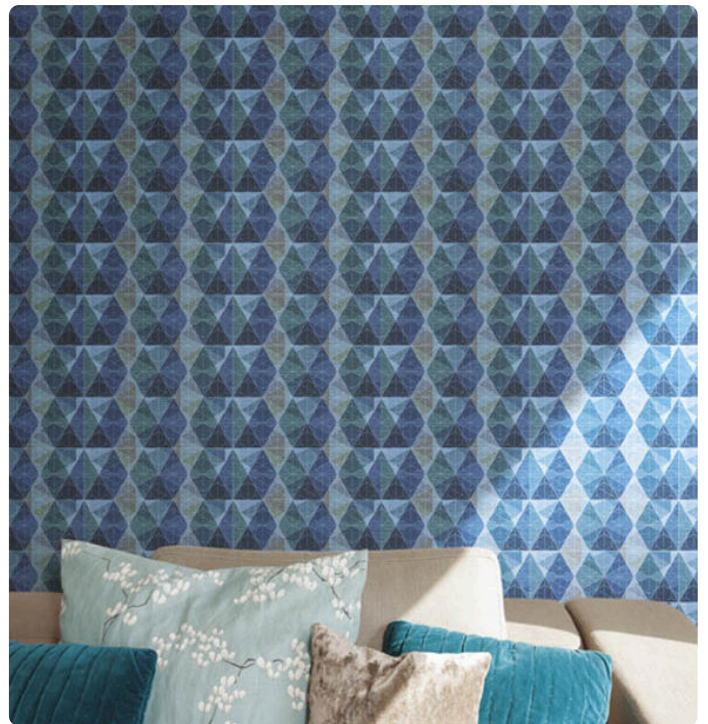

Kobe

Collection JV 451 Yumiko

Story behind the collection

The JV451 Yumiko collection is inspired by the iconic symbols of the Land of the Rising Sun with its traditions, colors, and elegant, refined materiality. With watercolor painting technique and colorful brushstrokes, scenes of life and glimpses of the natural landscape that characterize those distant lands move.

10,00 cm - 3,94 in

0,87 mt - 2,85 ft

Colors (4)

6030

6031

6032

6033

Technical specifications

SKU	6033
Width	0,87 mt - 2,85 ft
Length	1,00 mt - 3,28 ft
Composition	VEGETABLE FIBER
Sold by	LINEAR METER
Repeat	10,00 cm - 3,94 in
Match	STRAIGHT MATCH
Vertical repeat	10,00 cm - 3,94 in
Fire rating	B-S1,D0
Strippability	STRIPPABLE
Paste	PASTE THE WALL
Recommended glue	ADHESJVE CONTRACT EXTRA CLEAR