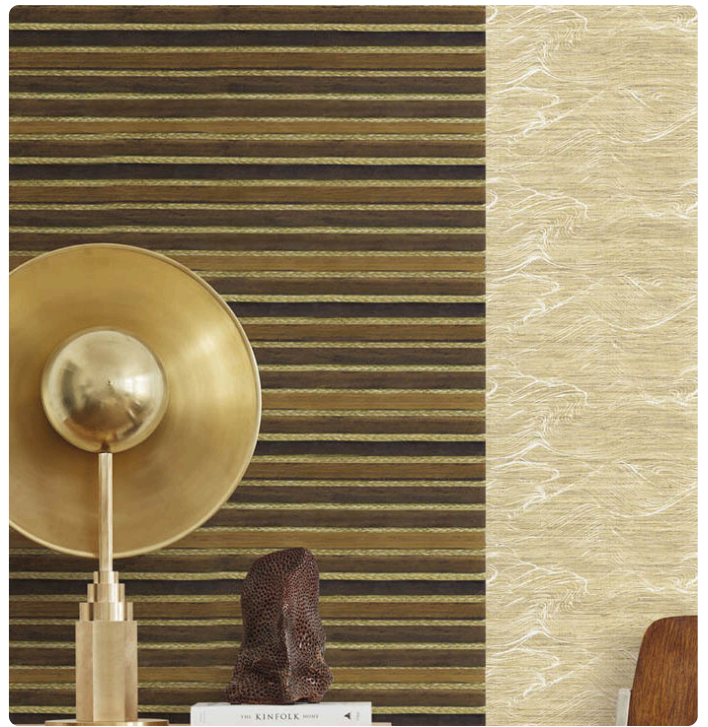

Shikoku

Collection JV 451 Yumiko

Story behind the collection

The JV451 Yumiko collection is inspired by the iconic symbols of the Land of the Rising Sun with its traditions, colors, and elegant, refined materiality. With watercolor painting technique and colorful brushstrokes, scenes of life and glimpses of the natural landscape that characterize those distant lands move.

40,00 cm - 15,75 in

0,87 mt - 2,85 ft

Colors (3)

6040

6041

6042

Technical specifications

SKU	6040
Width	0,87 mt - 2,85 ft
Length	1,00 mt - 3,28 ft
Composition	VEGETABLE FIBER
Sold by	LINEAR METER
Repeat	40,00 cm - 15,75 in
Match	STRAIGHT MATCH
Vertical repeat	40,00 cm - 15,75 in
Fire rating	B-S1,D0
Strippability	STRIPPABLE
Paste	PASTE THE WALL
Recommended glue	ADHESJVE CONTRACT EXTRA CLEAR