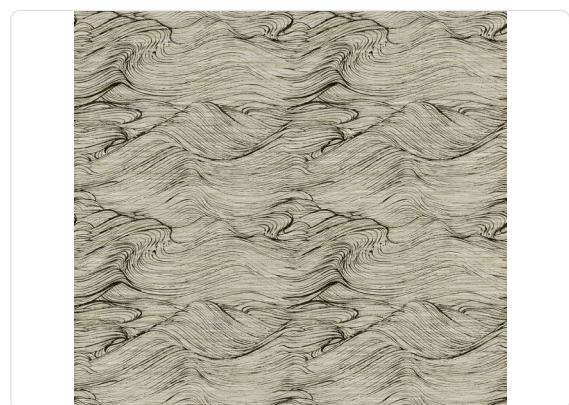

Shikoku

Collection JV 451 Yumiko

Story behind the collection

The JV451 Yumiko collection is inspired by the iconic symbols of the Land of the Rising Sun with its traditions, colors, and elegant, refined materiality. With watercolor painting technique and colorful brushstrokes, scenes of life and glimpses of the natural landscape that characterize those distant lands move.

40,00 cm - 15,75 in

0,87 mt - 2,85 ft

Colors (3)

6040

6041

6042

Technical specifications

SKU	6041
Width	0,87 mt - 2,85 ft
Length	1,00 mt - 3,28 ft
Composition	VEGETABLE FIBER
Sold by	LINEAR METER
Repeat	40,00 cm - 15,75 in
Match	STRAIGHT MATCH
Vertical repeat	40,00 cm - 15,75 in
Fire rating	B-S1,D0
Strippability	STRIPPABLE
Paste	PASTE THE WALL
Recommended glue	ADHESJVE CONTRACT EXTRA CLEAR