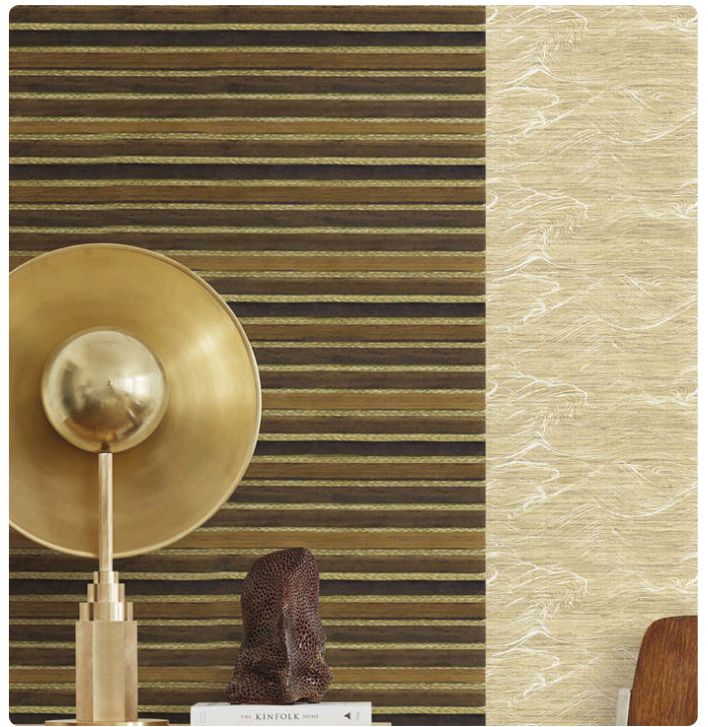

Shikoku

Collection JV 451 Yumiko

Story behind the collection

The JV451 Yumiko collection is inspired by the iconic symbols of the Land of the Rising Sun with its traditions, colors, and elegant, refined materiality. With watercolor painting technique and colorful brushstrokes, scenes of life and glimpses of the natural landscape that characterize those distant lands move.

40,00 cm - 15,75 in

0,87 mt - 2,85 ft

Colors (3)

6040

6041

6042

Technical specifications

SKU	6042
Width	0,87 mt - 2,85 ft
Length	1,00 mt - 3,28 ft
Composition	VEGETABLE FIBER
Sold by	LINEAR METER
Repeat	40,00 cm - 15,75 in
Match	STRAIGHT MATCH
Vertical repeat	40,00 cm - 15,75 in
Fire rating	B-S1,D0
Strippability	STRIPPABLE
Paste	PASTE THE WALL
Recommended glue	ADHESJVE CONTRACT EXTRA CLEAR