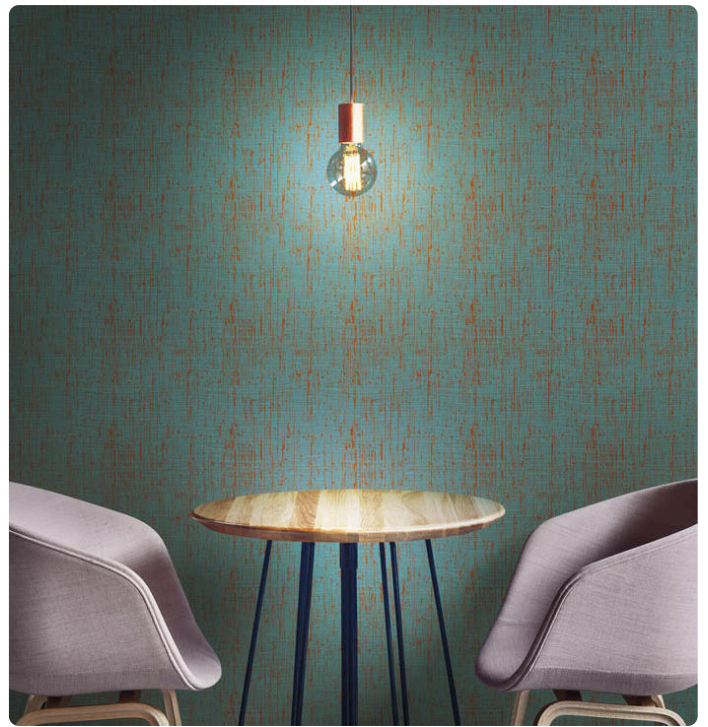

Take

Collection JV 451 Yumiko

Story behind the collection

The JV451 Yumiko collection is inspired by the iconic symbols of the Land of the Rising Sun with its traditions, colors, and elegant, refined materiality. With watercolor painting technique and colorful brushstrokes, scenes of life and glimpses of the natural landscape that characterize those distant lands move.

30,00 cm - 11,81 in

0,87 mt - 2,85 ft

Colors (3)

6060

6061

6062

Technical specifications

SKU	6060
Width	0,87 mt - 2,85 ft
Length	1,00 mt - 3,28 ft
Composition	VEGETABLE FIBER
Sold by	LINEAR METER
Match	SENZA RAPPORTO / PARI
Vertical repeat	30,00 cm - 11,81 in
Fire rating	B-S1,D0
Strippability	STRIPPABLE
Paste	PASTE THE WALL
Recommended glue	ADHESJVE CONTRACT EXTRA CLEAR