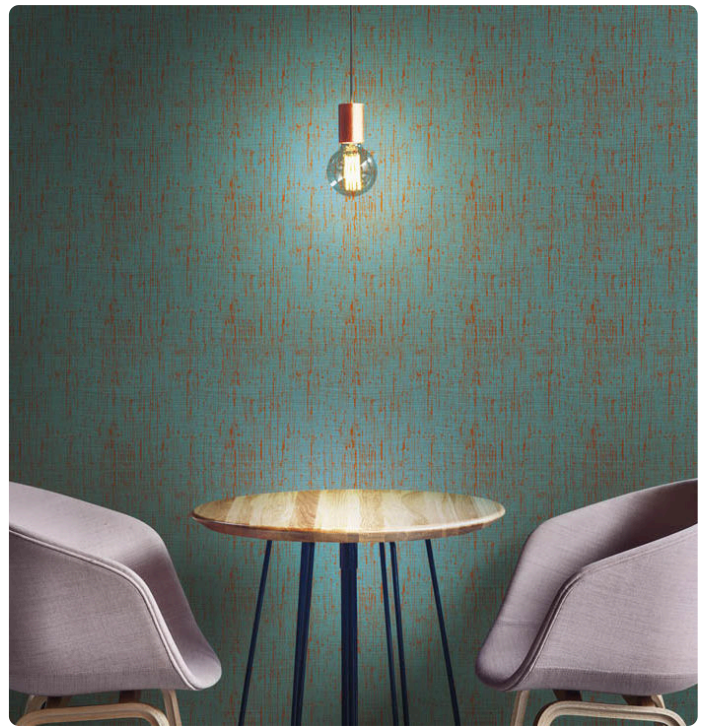

# Take

Collection JV 451 Yumiko

## Story behind the collection

The JV451 Yumiko collection is inspired by the iconic symbols of the Land of the Rising Sun with its traditions, colors, and elegant, refined materiality. With watercolor painting technique and colorful brushstrokes, scenes of life and glimpses of the natural landscape that characterize those distant lands move.