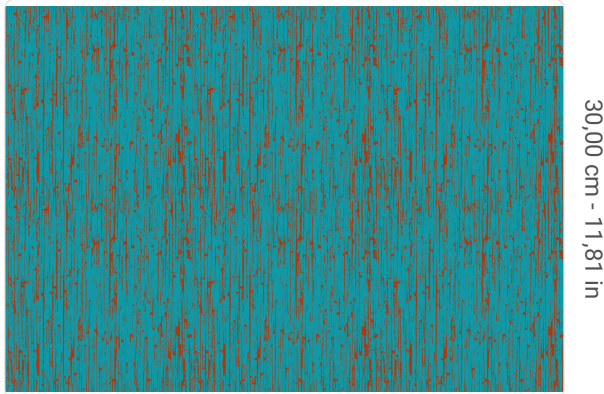

Take

Collection JV 451 Yumiko

Story behind the collection

The JV451 Yumiko collection is inspired by the iconic symbols of the Land of the Rising Sun with its traditions, colors, and elegant, refined materiality. With watercolor painting technique and colorful brushstrokes, scenes of life and glimpses of the natural landscape that characterize those distant lands move.

30,00 cm - 11,81 in

0,87 mt - 2,85 ft

Colors (3)

6060

6061

6062

Technical specifications

SKU	6062
Width	0,87 mt - 2,85 ft
Length	1,00 mt - 3,28 ft
Composition	VEGETABLE FIBER
Sold by	LINEAR METER
Match	SENZA RAPPORTO / PARI
Vertical repeat	30,00 cm - 11,81 in
Fire rating	B-S1,D0
Strippability	STRIPPABLE
Paste	PASTE THE WALL
Recommended glue	ADHESJVE CONTRACT EXTRA CLEAR