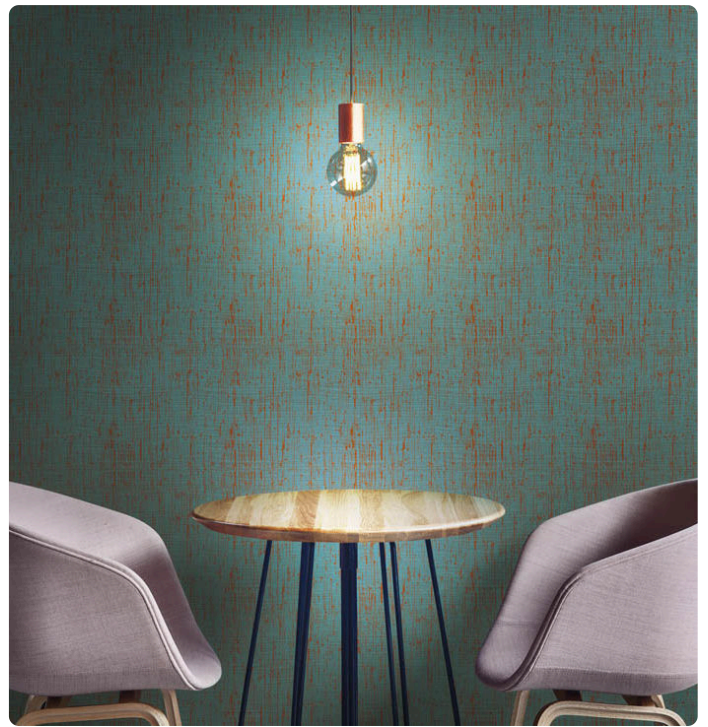

Take

Collection JV 451 Yumiko

Story behind the collection

The JV451 Yumiko collection is inspired by the iconic symbols of the Land of the Rising Sun with its traditions, colors, and elegant, refined materiality. With watercolor painting technique and colorful brushstrokes, scenes of life and glimpses of the natural landscape that characterize those distant lands move.

30,00 cm - 11,81 in

0,87 mt - 2,85 ft

Colors (3)

6060

6061

6062

Technical specifications

SKU	6062
Width	0,87 mt - 2,85 ft
Length	1,00 mt - 3,28 ft
Composition	VEGETABLE FIBER
Sold by	LINEAR METER
Match	SENZA RAPPORTO / PARI
Vertical repeat	30,00 cm - 11,81 in
Fire rating	B-S1,D0
Strippability	STRIPPABLE
Paste	PASTE THE WALL
Recommended glue	ADHESJVE CONTRACT EXTRA CLEAR