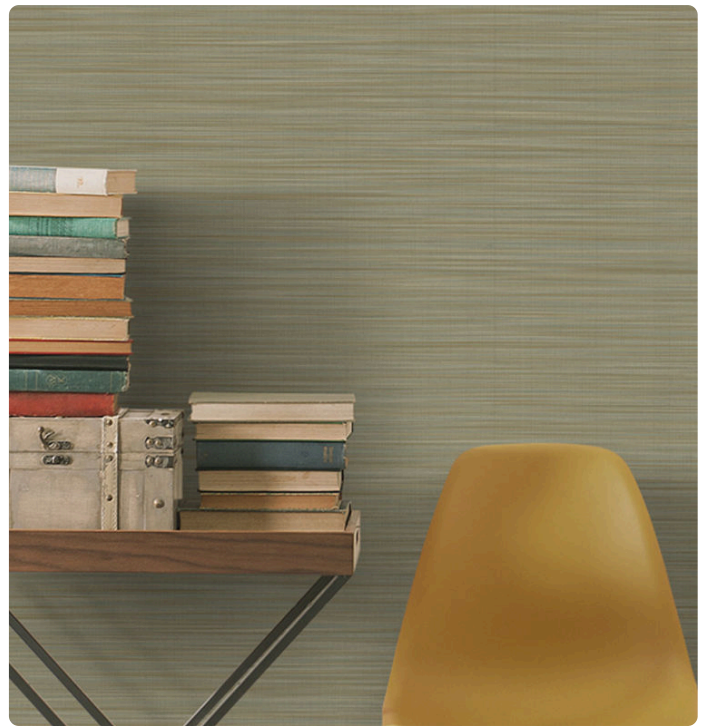

RAFIA

Collection JV 181 LEMURIA

Description

Inspired by the vegetation and fauna typical of the Madagascar islands, the collection brings a feast of lemurs, banana trees, palms, and parrots to the walls, with the colors and lights that these natural elements evoke.

70,00 cm - 27.56 in

0,70 m - 2.296 ft

Colors (8)

6580

6581

6582

6583

6584

6585

6586

6587

Technical specifications

SKU	6586
Width	0,70 m - 2.296 ft
Length	10,05 m - 32.964 ft
Composition	VINYL
Sold by	ROLL
Match	SENZA RAPPORTO / PARI
Vertical repeat	70,00 cm - 27.56 in
Fire rating	B-S2,D0
Strippability	PEELABLE
Paste	PASTE THE PAPER
Washability	EXTRA WASHABLE