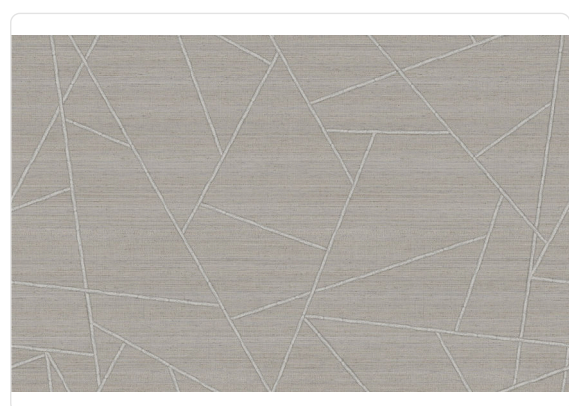

Patchwork Tropical

Collection JV 602 Jaipur

Story behind the collection

Indian notes, ancient tales and spicy flavors, colorful silks, jewels, and palaces from the Arabian Nights lead us back to the JV602 Jaipur collection. The preciousness of the embossing reminds us of the art of oriental yarns given by luminous details, precious engravings in iridescent colors with a rich palette of solid silk-effect colors.

64,00 cm - 25,20 in

1,00 mt - 3,28 ft

Colors (6)

6820

6821

6822

6823

6824

6825

Technical specifications

| | |
|-----------------|---------------------|
| SKU | 6824 |
| Width | 1,00 mt - 3,28 ft |
| Length | 10,05 mt - 32,96 ft |
| Composition | HEAVY WEIGHT VINYL |
| Sold by | ROLL |
| Repeat | 64,00 cm - 25,20 in |
| Match | STRAIGHT MATCH |
| Vertical repeat | 64,00 cm - 25,20 in |
| Fire rating | B-S2,D0 |
| Strippability | STRIPPABLE |
| Paste | PASTE THE WALL |
| Washability | EXTRA WASHABLE |