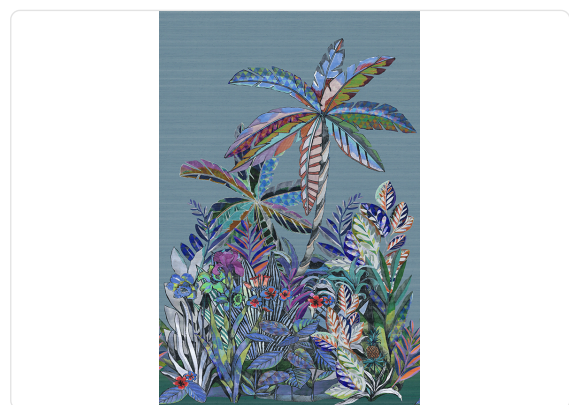

Jaipur Garden

Collection JV 602 Jaipur

Story behind the collection

Indian notes, ancient tales and spicy flavors, colorful silks, jewels, and palaces from the Arabian Nights lead us back to the JV602 Jaipur collection. The preciousness of the embossing reminds us of the art of oriental yarns given by luminous details, precious engravings in iridescent colors with a rich palette of solid silk-effect colors.

300,00 cm - 118,11 in

1,96 mt - 6,43 ft

Colors (3)

6870

6871

6872

Technical specifications

| | |
|-----------------|--------------------------|
| SKU | 6872 |
| Width | 1,96 mt - 6,43 ft |
| Length | 3,00 mt - 9,84 ft |
| Composition | HEAVY WEIGHT VINYL |
| Sold by | PANEL - CM 196 L X 300 H |
| Repeat | 300,00 cm - 118,11 in |
| Match | REPEATABLE |
| Vertical repeat | 300,00 cm - 118,11 in |
| Fire rating | B-S2,D0 |
| Strippability | STRIPPABLE |
| Paste | PASTE THE WALL |