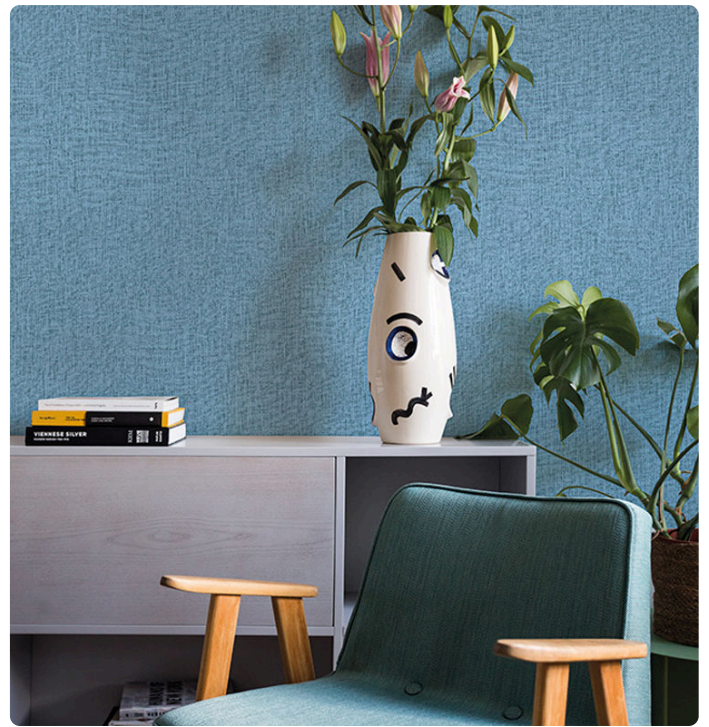

UNITO CROMIE

Collection JV 102 CROMIE

Description

JV102 Cromie is a collection that encapsulates the spirit of color as an inspiration for beauty, light, and well-being. The collection stands out for its wide range of solid colors, with 46 available hues in warm, cool, and vibrant chromatic tones.

90,00 cm - 35.43 in

0,70 m - 2.296 ft

Technical specifications

SKU	6910
Width	0,70 m - 2.296 ft
Length	10,05 m - 32.964 ft
Composition	HEAVY WEIGHT VINYL
Sold by	ROLL
Match	FREE MATCH
Vertical repeat	90,00 cm - 35.43 in
Fire rating	B-S2,D0
Strippability	STRIPPABLE
Paste	PASTE THE WALL
Washability	EXTRA WASHABLE