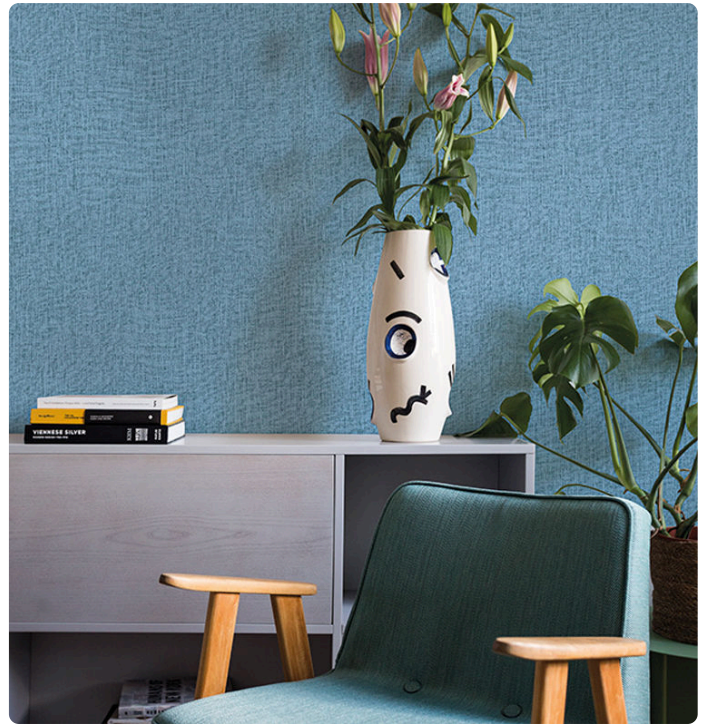

UNITO CROMIE

Collection JV 102 CROMIE

Description

JV102 Cromie is a collection that encapsulates the spirit of color as an inspiration for beauty, light, and well-being. The collection stands out for its wide range of solid colors, with 46 available hues in warm, cool, and vibrant chromatic tones.

90,00 cm - 35.43 in

0,70 m - 2.296 ft

Technical specifications

SKU	6915
Width	0,70 m - 2.296 ft
Length	10,05 m - 32.964 ft
Composition	HEAVY WEIGHT VINYL
Sold by	ROLL
Match	FREE MATCH
Vertical repeat	90,00 cm - 35.43 in
Fire rating	B-S2,D0
Strippability	STRIPPABLE
Paste	PASTE THE WALL
Washability	EXTRA WASHABLE