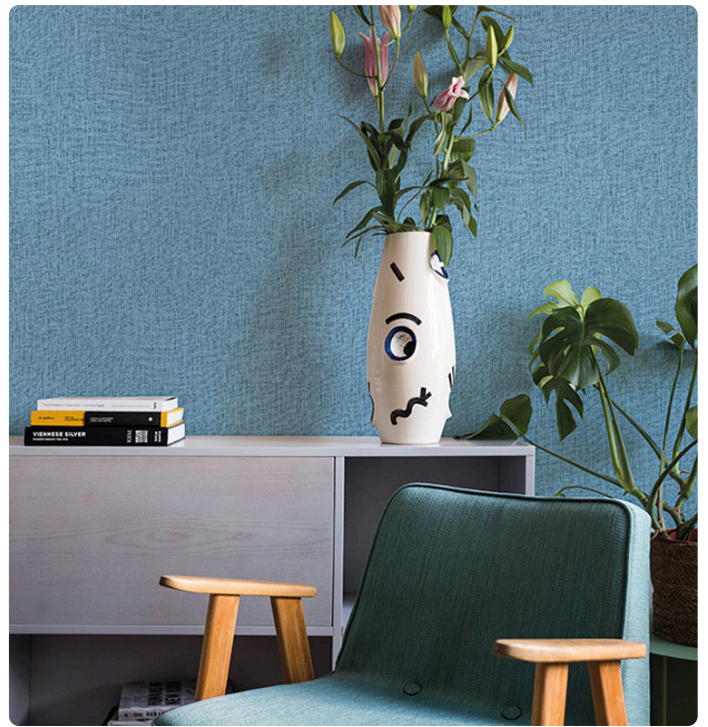

UNITO CROMIE

Collection JV 102 CROMIE

Description

JV102 Cromie is a collection that encapsulates the spirit of color as an inspiration for beauty, light, and well-being. The collection stands out for its wide range of solid colors, with 46 available hues in warm, cool, and vibrant chromatic tones.

90,00 cm - 35.43 in

0,70 m - 2.296 ft

Technical specifications

SKU	6916
Width	0,70 m - 2.296 ft
Length	10,05 m - 32.964 ft
Composition	HEAVY WEIGHT VINYL
Sold by	ROLL
Match	FREE MATCH
Vertical repeat	90,00 cm - 35.43 in
Fire rating	B-S2,D0
Strippability	STRIPPABLE
Paste	PASTE THE WALL
Washability	EXTRA WASHABLE