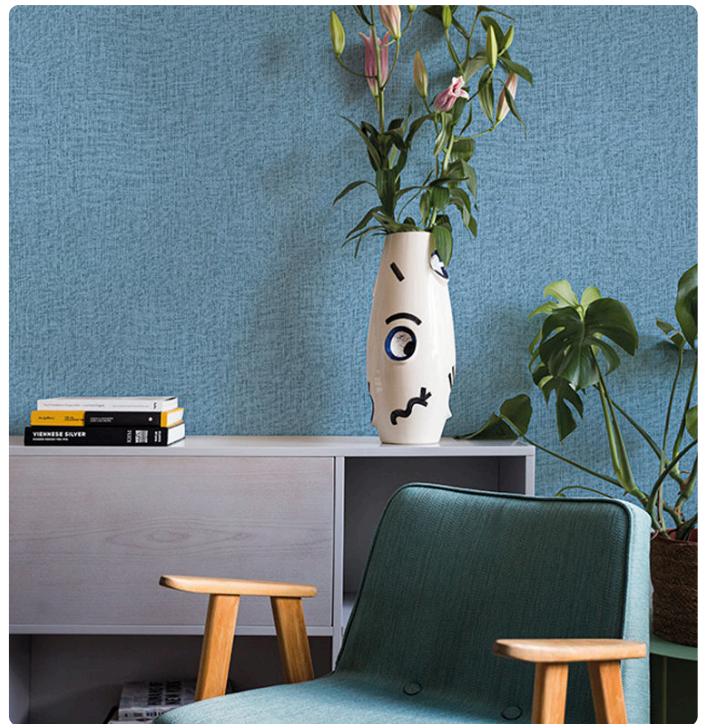

UNITO CROMIE

Collection JV 102 CROMIE

Description

JV102 Cromie is a collection that encapsulates the spirit of color as an inspiration for beauty, light, and well-being. The collection stands out for its wide range of solid colors, with 46 available hues in warm, cool, and vibrant chromatic tones.

90,00 cm - 35.43 in

0,70 m - 2.296 ft

Technical specifications

SKU	6924
Width	0,70 m - 2.296 ft
Length	10,05 m - 32.964 ft
Composition	HEAVY WEIGHT VINYL
Sold by	ROLL
Match	FREE MATCH
Vertical repeat	90,00 cm - 35.43 in
Fire rating	B-S2,D0
Strippability	STRIPPABLE
Paste	PASTE THE WALL
Washability	EXTRA WASHABLE