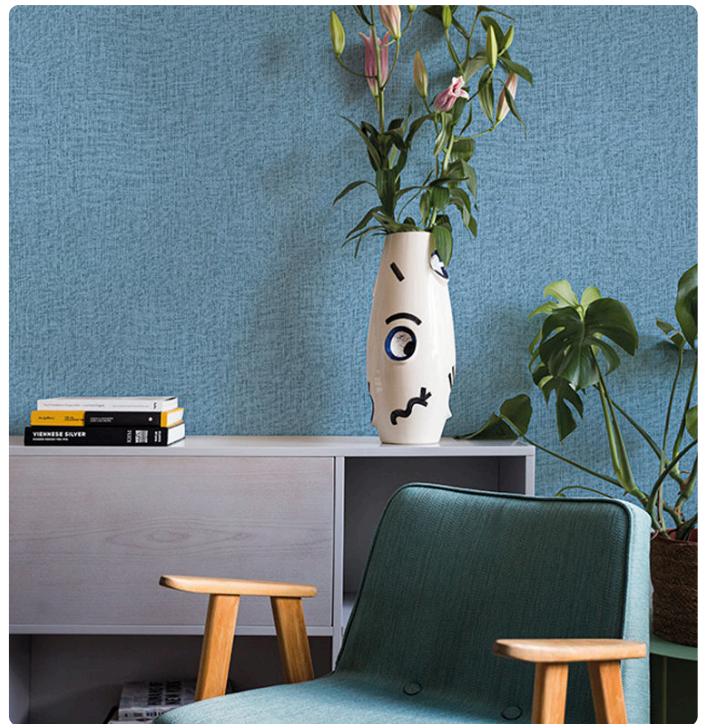

## Description

JV102 Cromie is a collection that encapsulates the spirit of color as an inspiration for beauty, light, and well-being. The collection stands out for its wide range of solid colors, with 46 available hues in warm, cool, and vibrant chromatic tones.

## Technical specifications

SKU	6932
Width	0,70 m - 2.296 ft
Length	10,05 m - 32.964 ft
Composition	HEAVY WEIGHT VINYL
Sold by	ROLL
Match	FREE MATCH
Vertical repeat	90,00 cm - 35.43 in
Fire rating	B-S2,D0
Strippability	STRIPPABLE
Paste	PASTE THE WALL
Washability	EXTRA WASHABLE