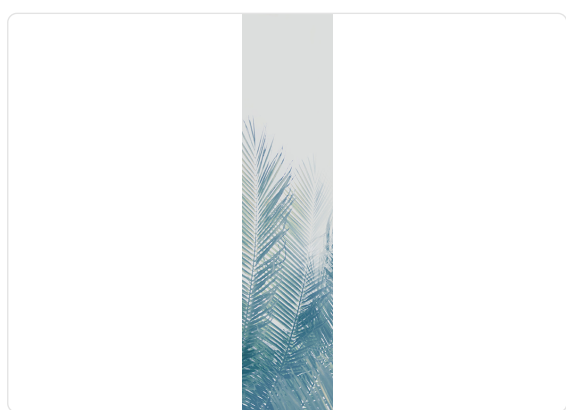

# BOKO\_BLUE

Collection JV 201 MURALS DECOR

## Description

The JV201 Murals Decor collection by Jannelli&Volpi offers a wide choice of decorative panels to furnish and give the environment a unique atmosphere and a personalized style. True artistic jewels that immerse the environment in an era of history, in a place in the world, in a harmonious variety of colors and styles. Each panel creates a unique atmosphere, sometimes fairy-tale and dreamy, sometimes abstract or real, revealing, sheet after sheet, a mood, a style, a way of living that is personal and distinctive. Knowing how to balance presence and balance with the use of patterns to add strength and character, elegance and style to the environment: this is the secret of the JV201 Murals Decor collection. All this with a new partitioning system, which represents a cornerstone of the collection. Each sheet that makes up the panel can be sold individually or in a continuous sequence, facilitating choice and supply. A broad and refined scenario composed of 21 subjects each interpreted in several color variants for a total of 84 items on vinyl support in which to find the right harmony between furnishings and decorative wall in private and collective environments. Each panel is made up of its own number of sheets in a height of 300 cm, is horizontally repeatable, washable, light-resistant, and ready for application. With the awareness that flexibility and efficiency, but also simplicity of choice and control of waste, are fundamental for designing environments, the new partitioning system designed by Jannelli&Volpi represents a further step forward in meeting the needs of customization for comfortable, elegant, and unique domestic and collective environments.