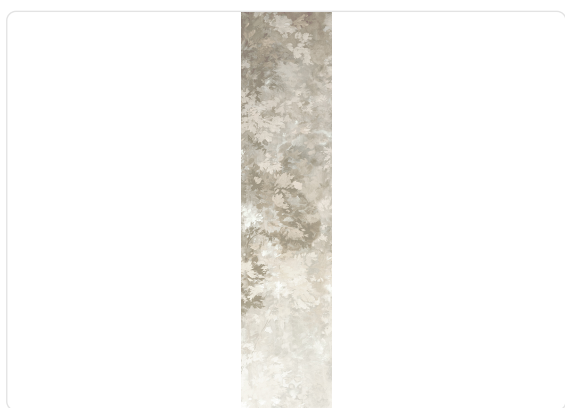

ORTHEZ_WHITE

Collection JV 201 MURALS DECOR

Description

The JV201 Murals Decor collection by Jannelli&Volpi offers a wide choice of decorative panels to furnish and give the environment a unique atmosphere and a personalized style. True artistic jewels that immerse the environment in an era of history, in a place in the world, in a harmonious variety of colors and styles. Each panel creates a unique atmosphere, sometimes fairy-tale and dreamy, sometimes abstract or real, revealing, sheet after sheet, a mood, a style, a way of living that is personal and distinctive. Knowing how to balance presence and balance with the use of patterns to add strength and character, elegance and style to the environment: this is the secret of the JV201 Murals Decor collection. All this with a new partitioning system, which represents a cornerstone of the collection. Each sheet that makes up the panel can be sold individually or in a continuous sequence, facilitating choice and supply. A broad and refined scenario composed of 21 subjects each interpreted in several color variants for a total of 84 items on vinyl support in which to find the right harmony between furnishings and decorative wall in private and collective environments. Each panel is made up of its own number of sheets in a height of 300 cm, is horizontally repeatable, washable, light-resistant, and ready for application. With the awareness that flexibility and efficiency, but also simplicity of choice and control of waste, are fundamental for designing environments, the new partitioning system designed by Jannelli&Volpi represents a further step forward in meeting the needs of customization for comfortable, elegant, and unique domestic and collective environments.