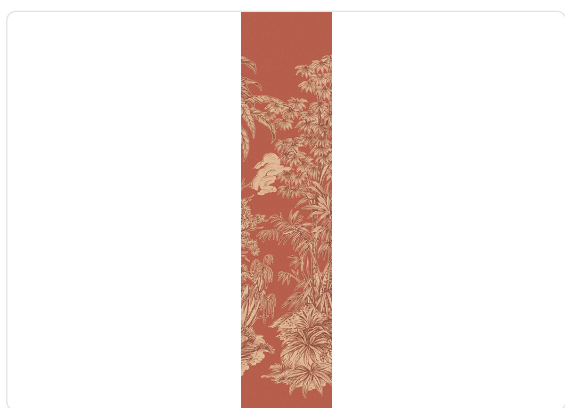

MANDALAY_CORAL

Collection JV 201 MURALS DECOR

Description

The JV201 Murals Decor collection by Jannelli&Volpi offers a wide choice of decorative panels to furnish and give the environment a unique atmosphere and a personalized style. True artistic jewels that immerse the environment in an era of history, in a place in the world, in a harmonious variety of colors and styles. Each panel creates a unique atmosphere, sometimes fairy-tale and dreamy, sometimes abstract or real, revealing, sheet after sheet, a mood, a style, a way of living that is personal and distinctive. Knowing how to balance presence and balance with the use of patterns to add strength and character, elegance and style to the environment: this is the secret of the JV201 Murals Decor collection. All this with a new partitioning system, which represents a cornerstone of the collection. Each sheet that makes up the panel can be sold individually or in a continuous sequence, facilitating choice and supply. A broad and refined scenario composed of 21 subjects each interpreted in several color variants for a total of 84 items on vinyl support in which to find the right harmony between furnishings and decorative wall in private and collective environments. Each panel is made up of its own number of sheets in a height of 300 cm, is horizontally repeatable, washable, light-resistant, and ready for application. With the awareness that flexibility and efficiency, but also simplicity of choice and control of waste, are fundamental for designing environments, the new partitioning system designed by Jannelli&Volpi represents a further step forward in meeting the needs of customization for comfortable, elegant, and unique domestic and collective environments.