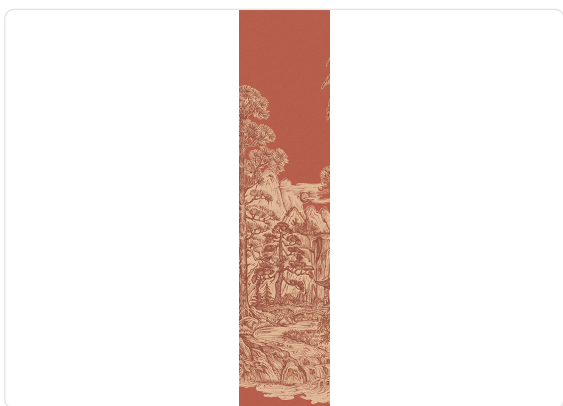

MANDALAY_CORAL

Collection JV 201 MURALS DECOR

Description

The JV201 Murals Decor collection by Jannelli&Volpi offers a wide choice of decorative panels to furnish and give the environment a unique atmosphere and a personalized style. True artistic jewels that immerse the environment in an era of history, in a place in the world, in a harmonious variety of colors and styles. Each panel creates a unique atmosphere, sometimes fairy-tale and dreamy, sometimes abstract or real, revealing, sheet after sheet, a mood, a style, a way of living that is personal and distinctive. Knowing how to balance presence and balance with the use of patterns to add strength and character, elegance and style to the environment: this is the secret of the JV201 Murals Decor collection. All this with a new partitioning system, which represents a cornerstone of the collection. Each sheet that makes up the panel can be sold individually or in a continuous sequence, facilitating choice and supply. A broad and refined scenario composed of 21 subjects each interpreted in several color variants for a total of 84 items on vinyl support in which to find the right harmony between furnishings and decorative wall in private and collective environments. Each panel is made up of its own number of sheets in a height of 300 cm, is horizontally repeatable, washable, light-resistant, and ready for application. With the awareness that flexibility and efficiency, but also simplicity of choice and control of waste, are fundamental for designing environments, the new partitioning system designed by Jannelli&Volpi represents a further step forward in meeting the needs of customization for comfortable, elegant, and unique domestic and collective environments.