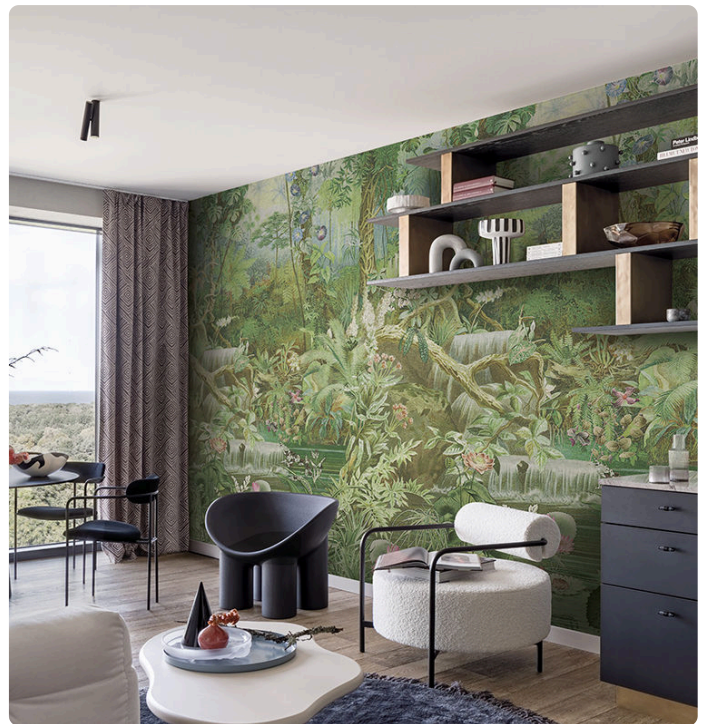

## Description

The JV201 Murals Decor collection by Jannelli&Volpi offers a wide choice of decorative panels to furnish and give the environment a unique atmosphere and a personalized style. True artistic jewels that immerse the environment in an era of history, in a place in the world, in a harmonious variety of colors and styles. Each panel creates a unique atmosphere, sometimes fairy-tale and dreamy, sometimes abstract or real, revealing, sheet after sheet, a mood, a style, a way of living that is personal and distinctive. Knowing how to balance presence and balance with the use of patterns to add strength and character, elegance and style to the environment: this is the secret of the JV201 Murals Decor collection. All this with a new partitioning system, which represents a cornerstone of the collection. Each sheet that makes up the panel can be sold individually or in a continuous sequence, facilitating choice and supply. A broad and refined scenario composed of 21 subjects each interpreted in several color variants for a total of 84 items on vinyl support in which to find the right harmony between furnishings and decorative wall in private and collective environments. Each panel is made up of its own number of sheets in a height of 300 cm, is horizontally repeatable, washable, light-resistant, and ready for application. With the awareness that flexibility and efficiency, but also simplicity of choice and control of waste, are fundamental for designing environments, the new partitioning system designed by Jannelli&Volpi represents a further step forward in meeting the needs of customization for comfortable, elegant, and unique domestic and collective environments.