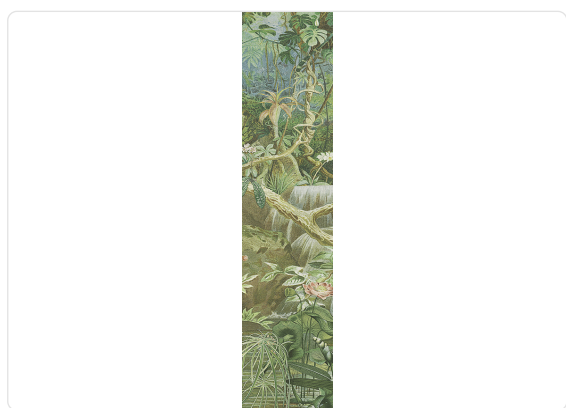

COARI_GREEN

Collection JV 201 MURALS DECOR

Description

The JV201 Murals Decor collection by Jannelli&Volpi offers a wide choice of decorative panels to furnish and give the environment a unique atmosphere and a personalized style. True artistic jewels that immerse the environment in an era of history, in a place in the world, in a harmonious variety of colors and styles. Each panel creates a unique atmosphere, sometimes fairy-tale and dreamy, sometimes abstract or real, revealing, sheet after sheet, a mood, a style, a way of living that is personal and distinctive. Knowing how to balance presence and balance with the use of patterns to add strength and character, elegance and style to the environment: this is the secret of the JV201 Murals Decor collection. All this with a new partitioning system, which represents a cornerstone of the collection. Each sheet that makes up the panel can be sold individually or in a continuous sequence, facilitating choice and supply. A broad and refined scenario composed of 21 subjects each interpreted in several color variants for a total of 84 items on vinyl support in which to find the right harmony between furnishings and decorative wall in private and collective environments. Each panel is made up of its own number of sheets in a height of 300 cm, is horizontally repeatable, washable, light-resistant, and ready for application. With the awareness that flexibility and efficiency, but also simplicity of choice and control of waste, are fundamental for designing environments, the new partitioning system designed by Jannelli&Volpi represents a further step forward in meeting the needs of customization for comfortable, elegant, and unique domestic and collective environments.