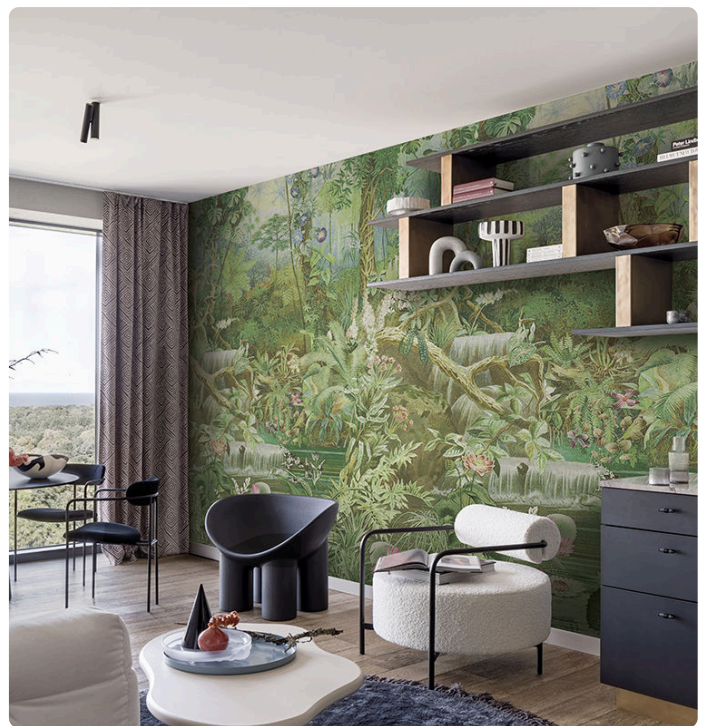

COARI_GREEN

Collection JV 201 MURALS DECOR

Description

The JV201 Murals Decor collection by Jannelli&Volpi offers a wide choice of decorative panels to furnish and give the environment a unique atmosphere and a personalized style. True artistic jewels that immerse the environment in an era of history, in a place in the world, in a harmonious variety of colors and styles. Each panel creates a unique atmosphere, sometimes fairy-tale and dreamy, sometimes abstract or real, revealing, sheet after sheet, a mood, a style, a way of living that is personal and distinctive. Knowing how to balance presence and balance with the use of patterns to add strength and character, elegance and style to the environment: this is the secret of the JV201 Murals Decor collection. All this with a new partitioning system, which represents a cornerstone of the collection. Each sheet that makes up the panel can be sold individually or in a continuous sequence, facilitating choice and supply. A broad and refined scenario composed of 21 subjects each interpreted in several color variants for a total of 84 items on vinyl support in which to find the right harmony between furnishings and decorative wall in private and collective environments. Each panel is made up of its own number of sheets in a height of 300 cm, is horizontally repeatable, washable, light-resistant, and ready for application. With the awareness that flexibility and efficiency, but also simplicity of choice and control of waste, are fundamental for designing environments, the new partitioning system designed by Jannelli&Volpi represents a further step forward in meeting the needs of customization for comfortable, elegant, and unique domestic and collective environments.