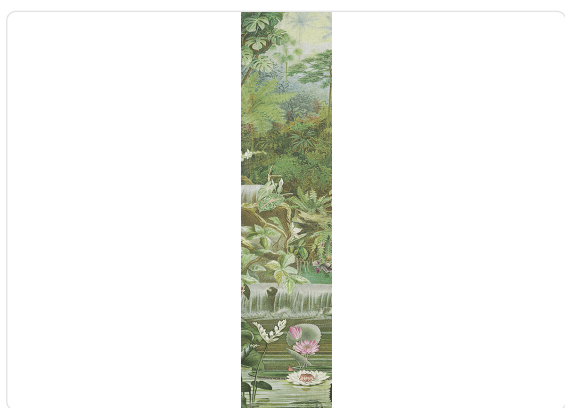

COARI_GREEN

Collection JV 201 MURALS DECOR

Description

The JV201 Murals Decor collection by Jannelli&Volpi offers a wide choice of decorative panels to furnish and give the environment a unique atmosphere and a personalized style. True artistic jewels that immerse the environment in an era of history, in a place in the world, in a harmonious variety of colors and styles. Each panel creates a unique atmosphere, sometimes fairy-tale and dreamy, sometimes abstract or real, revealing, sheet after sheet, a mood, a style, a way of living that is personal and distinctive. Knowing how to balance presence and balance with the use of patterns to add strength and character, elegance and style to the environment: this is the secret of the JV201 Murals Decor collection. All this with a new partitioning system, which represents a cornerstone of the collection. Each sheet that makes up the panel can be sold individually or in a continuous sequence, facilitating choice and supply. A broad and refined scenario composed of 21 subjects each interpreted in several color variants for a total of 84 items on vinyl support in which to find the right harmony between furnishings and decorative wall in private and collective environments. Each panel is made up of its own number of sheets in a height of 300 cm, is horizontally repeatable, washable, light-resistant, and ready for application. With the awareness that flexibility and efficiency, but also simplicity of choice and control of waste, are fundamental for designing environments, the new partitioning system designed by Jannelli&Volpi represents a further step forward in meeting the needs of customization for comfortable, elegant, and unique domestic and collective environments.